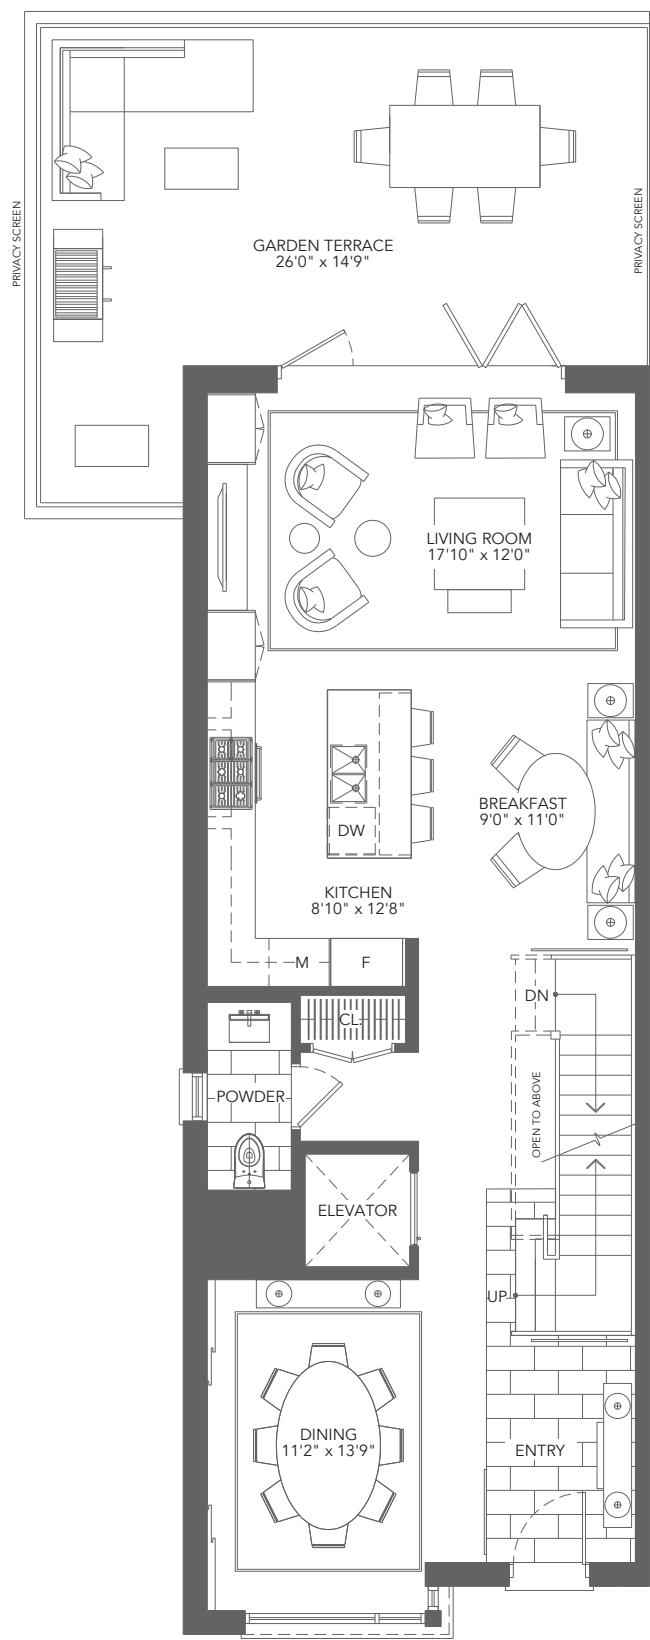

A3

AVENUE COLLECTION

Treasure Hill

CHARBONNELTOWNS.COM

AVENUE COLLECTION

A3

AVENUE COLLECTION

A3

3,471 SQ. FT. INTERIOR SPACE
 280 SQ. FT. GARDEN TERRACE / Home 1 – 426 SQ. FT.
 600 SQ. FT. ROOFTOP TERRACE

Lower Home 1

Ground Home 1

Second

Third

Rooftop Terrace

All prices, materials, dimensions and specifications are subject to change without notice. Actual usable space may vary from stated area. Available on homes 1 and 5. Rendering is artist's concept only. July 2018. E.&O.E.