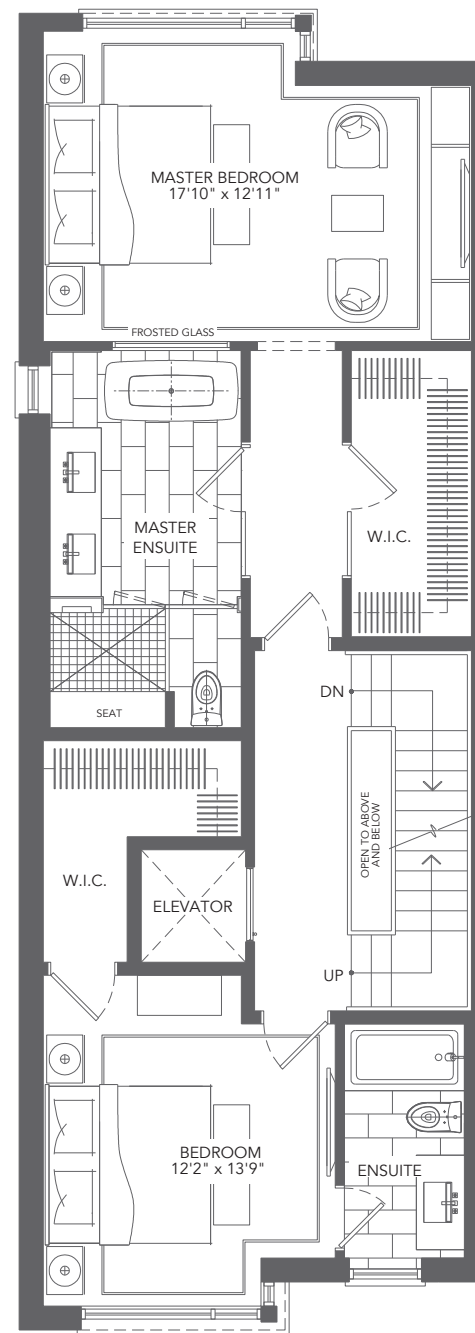

3,471 SQ. FT. INTERIOR SPACE
 280 SQ. FT. GARDEN TERRACE / Home 1 – 426 SQ. FT.
 600 SQ. FT. ROOFTOP TERRACE

Lower Home 1

Ground Home 1

Second

Third

Rooftop Terrace

All prices, materials, dimensions and specifications are subject to change without notice. Actual usable space may vary from stated area. Available on homes 1 and 5. Rendering is artist's concept only. July 2018. E.&O.E.