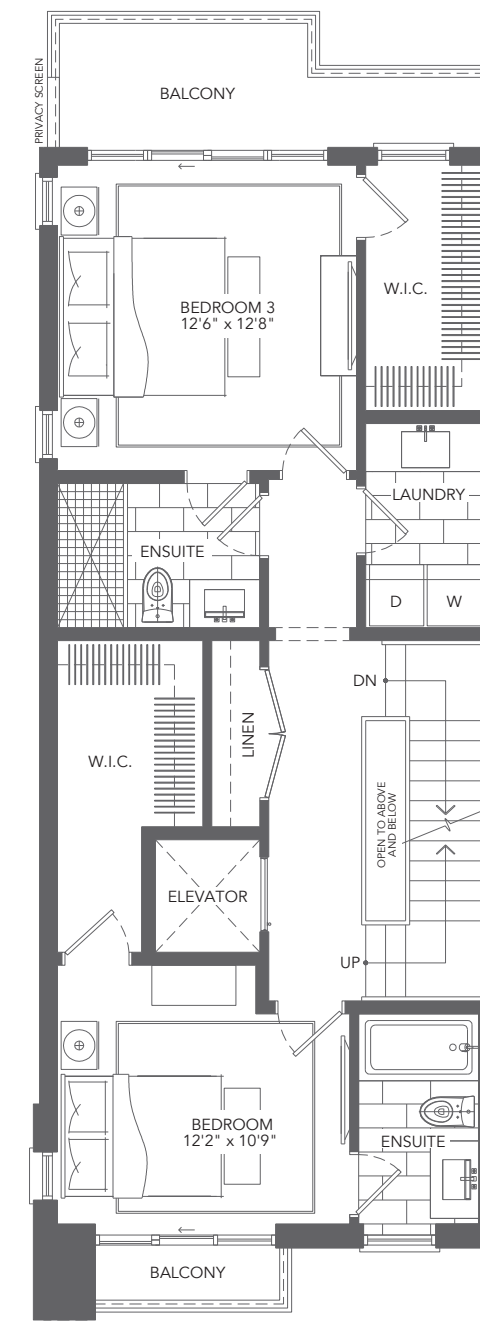

3,471 SQ. FT. INTERIOR SPACE
 280 SQ. FT. GARDEN TERRACE / Home 1 – 426 SQ. FT.
 600 SQ. FT. ROOFTOP TERRACE

Lower Home 1

Ground Home 1

Second

Third

Rooftop Terrace

All prices, materials, dimensions and specifications are subject to change without notice. Actual usable space may vary from stated area. Available on homes 1 and 5. Rendering is artist's concept only. July 2018. E.&O.E.