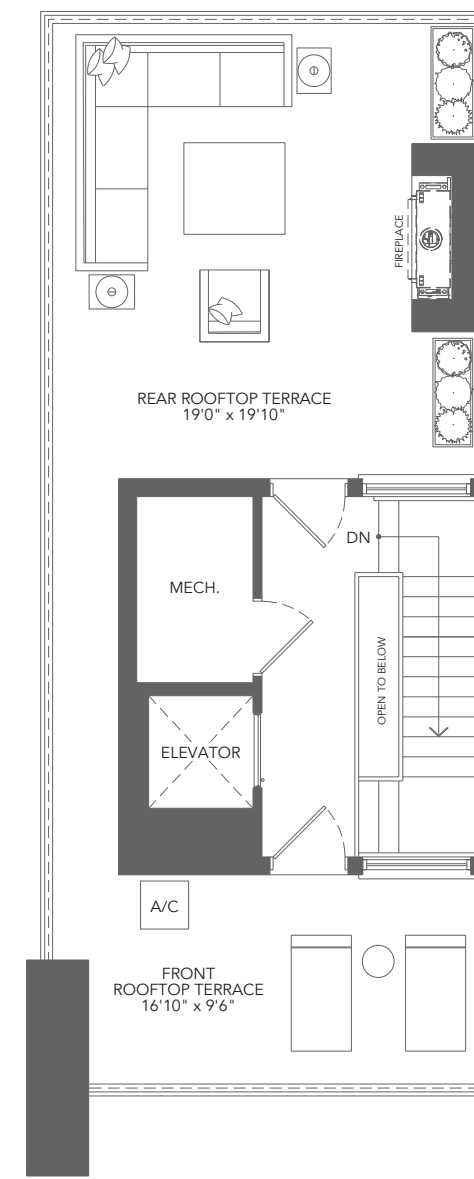

3,471 SQ. FT. INTERIOR SPACE
 280 SQ. FT. GARDEN TERRACE / Home 1 – 426 SQ. FT.
 600 SQ. FT. ROOFTOP TERRACE

Lower Home 1

Ground Home 1

Second

Third

Rooftop Terrace

All prices, materials, dimensions and specifications are subject to change without notice. Actual usable space may vary from stated area. Available on homes 1 and 5. Rendering is artist's concept only. July 2018. E.&O.E.