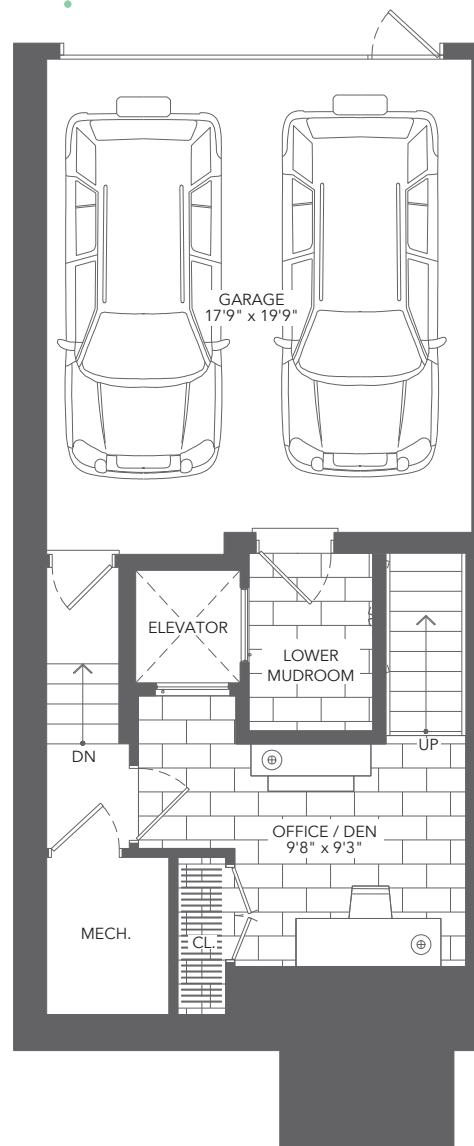

3,471 SQ. FT. INTERIOR SPACE
 280 SQ. FT. GARDEN TERRACE / Home 1 – 426 SQ. FT.
 600 SQ. FT. ROOFTOP TERRACE

Lower Home 1

Ground Home 1

Second

Third

Rooftop Terrace

All prices, materials, dimensions and specifications are subject to change without notice. Actual usable space may vary from stated area. Available on homes 1 and 5. Rendering is artist's concept only. July 2018. E.&O.E.