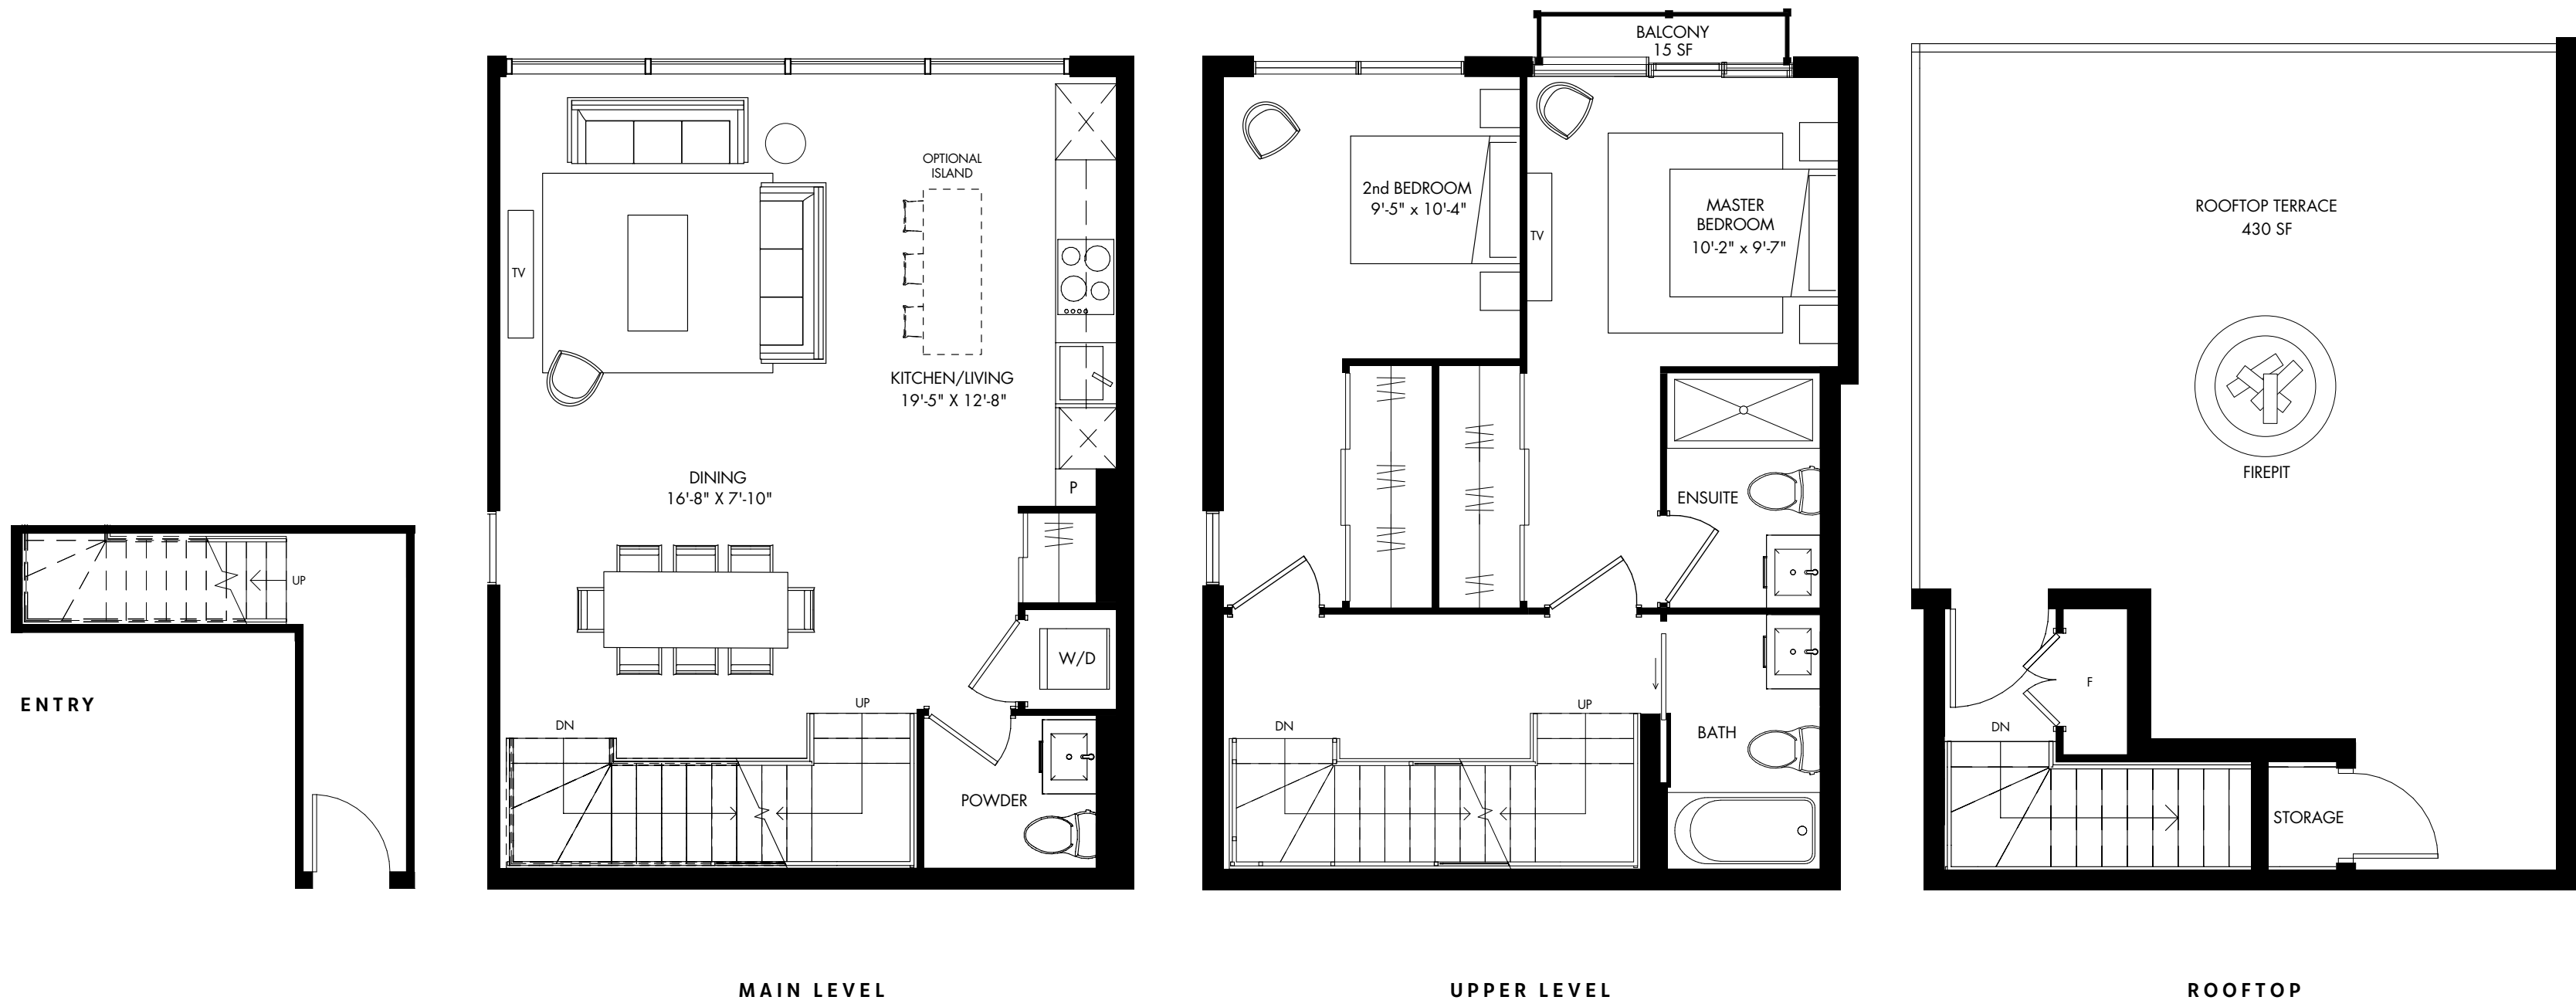

**SUITE G** 1,398 SQ.FT. | OUTDOOR SPACE: 445 SQ.FT.

BT MODERN TOWNS

All dimensions are approximate and subject to normal construction variances. Dimensions may exceed the useable floor area. Sizes and specifications subject to change without notice. Furniture is displayed for illustration purposes only and does not necessarily reflect the electrical plan for the suite. Suites are sold unfurnished. E.E.O.E. BT Modern Towns . All rights reserved. January 2020.