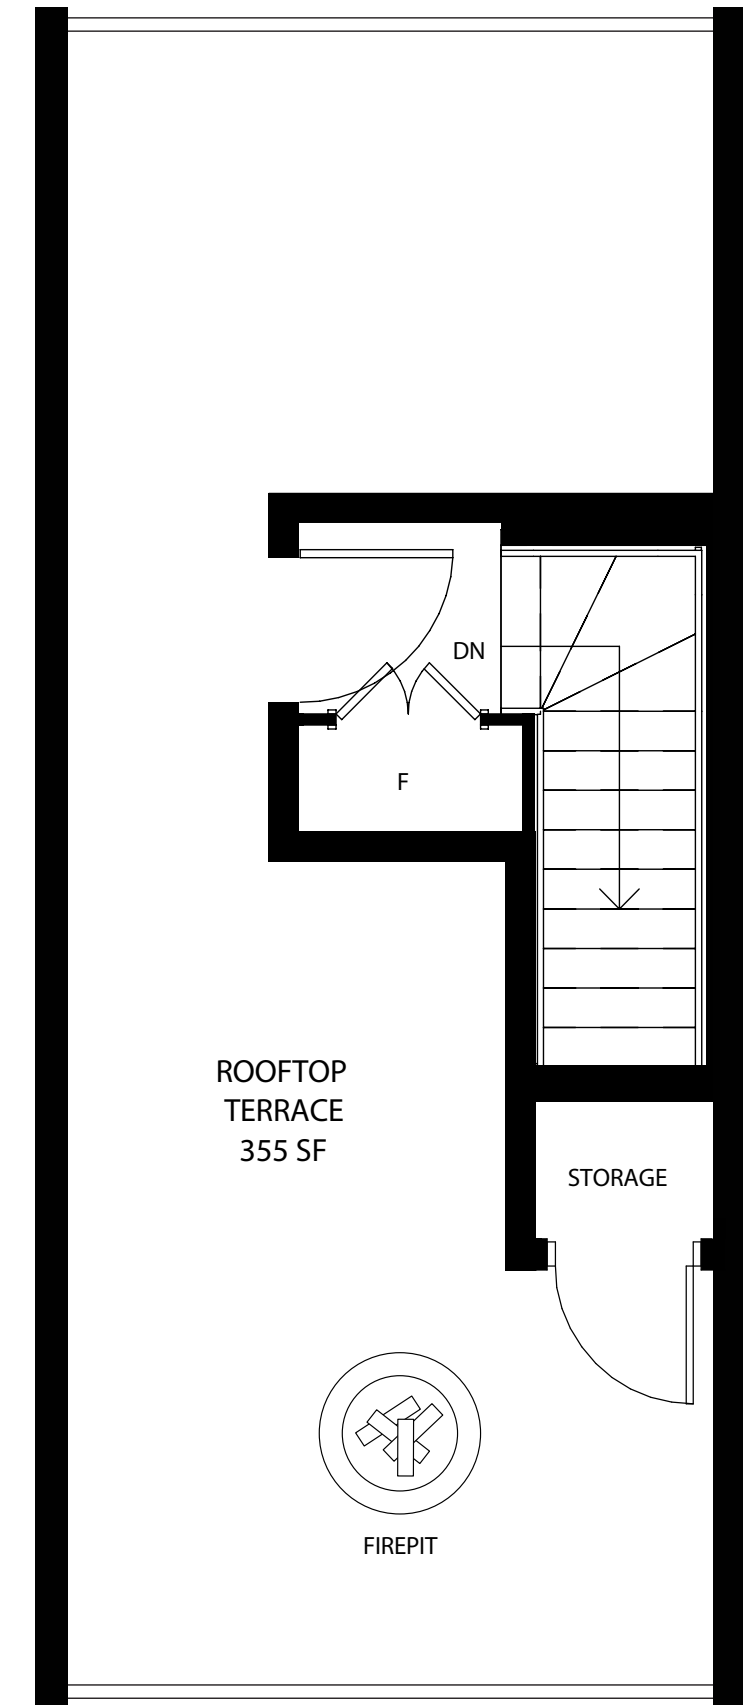

SUITE L

1,175 SQ.FT. | OUTDOOR SPACE: 370 SQ.FT.

ENTRY

MAIN LEVEL

UPPER LEVEL

ROOFTOP

BT MODERN TOWNS

All dimensions are approximate and subject to normal construction variances. Dimensions may exceed the useable floor area. Sizes and specifications subject to change without notice. Furniture is displayed for illustration purposes only and does not necessarily reflect the electrical plan for the suite. Suites are sold unfurnished. E.O.E. BT Modern Towns . All rights reserved. January 2020.