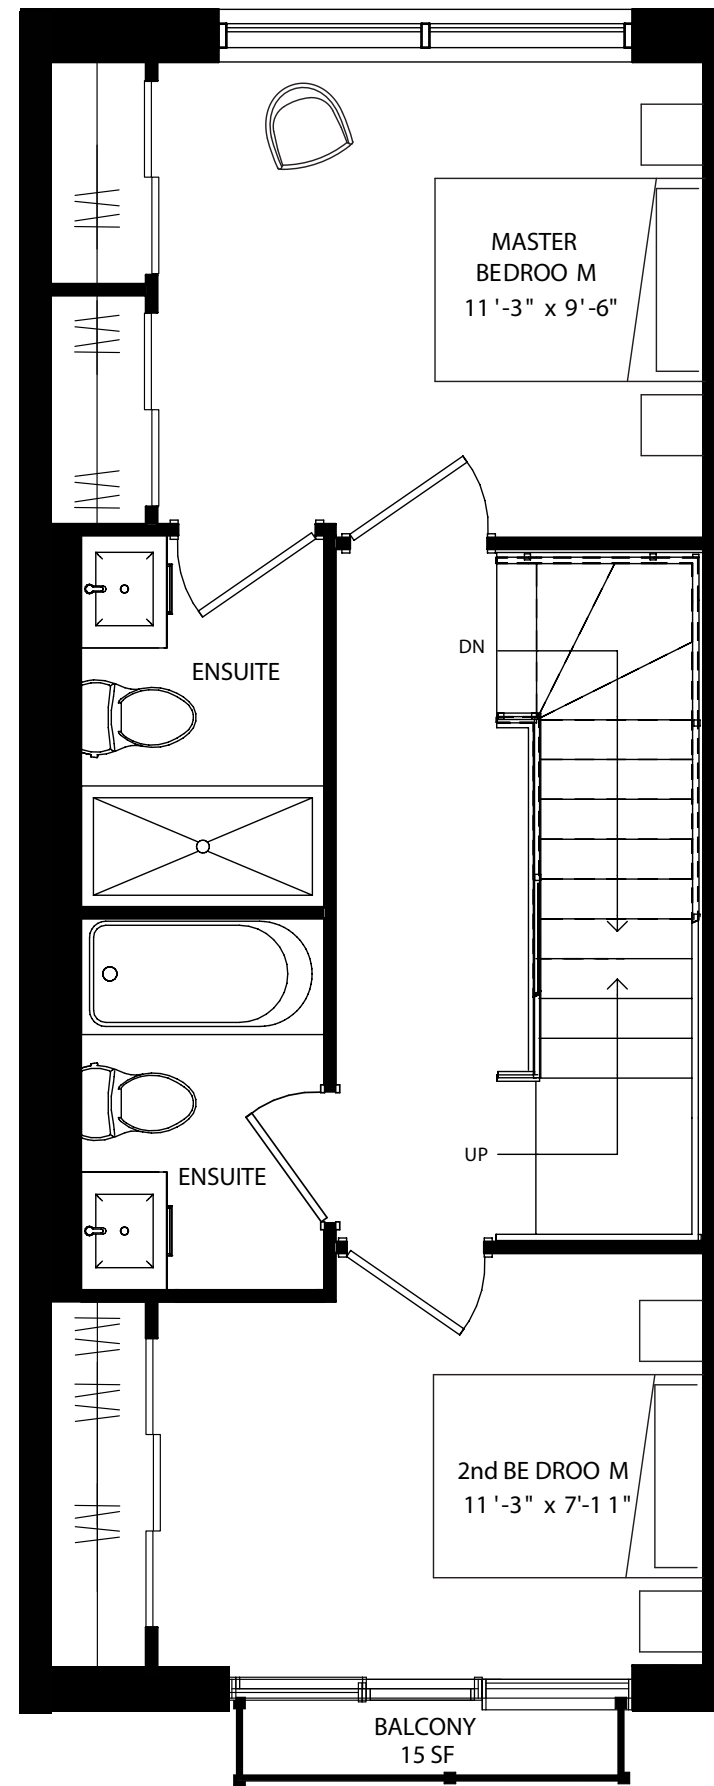

SUITE L

1,175 SQ.FT. | OUTDOOR SPACE: 370 SQ.FT.

ENTRY

MAIN LEVEL

UPPER LEVEL

ROOFTOP

BT MODERN TOWNS

All dimensions are approximate and subject to normal construction variances. Dimensions may exceed the useable floor area. Sizes and specifications subject to change without notice. Furniture is displayed for illustration purposes only and does not necessarily reflect the electrical plan for the suite. Suites are sold unfurnished. E.O.E. BT Modern Towns . All rights reserved. January 2020.