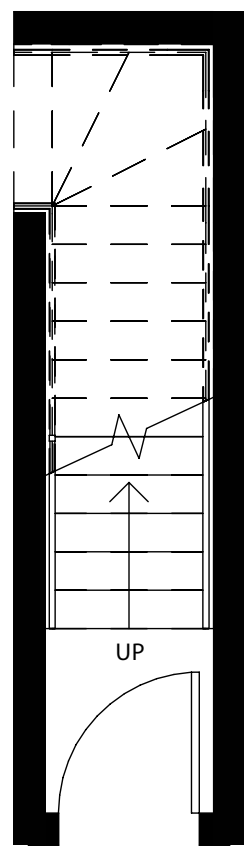

SUITE L

1,175 SQ.FT. | OUTDOOR SPACE: 370 SQ.FT.

ENTRY

MAIN LEVEL

UPPER LEVEL

ROOFTOP

BT MODERN TOWNS

All dimensions are approximate and subject to normal construction variances. Dimensions may exceed the useable floor area. Sizes and specifications subject to change without notice. Furniture is displayed for illustration purposes only and does not necessarily reflect the electrical plan for the suite. Suites are sold unfurnished. E.O.E. BT Modern Towns . All rights reserved. January 2020.