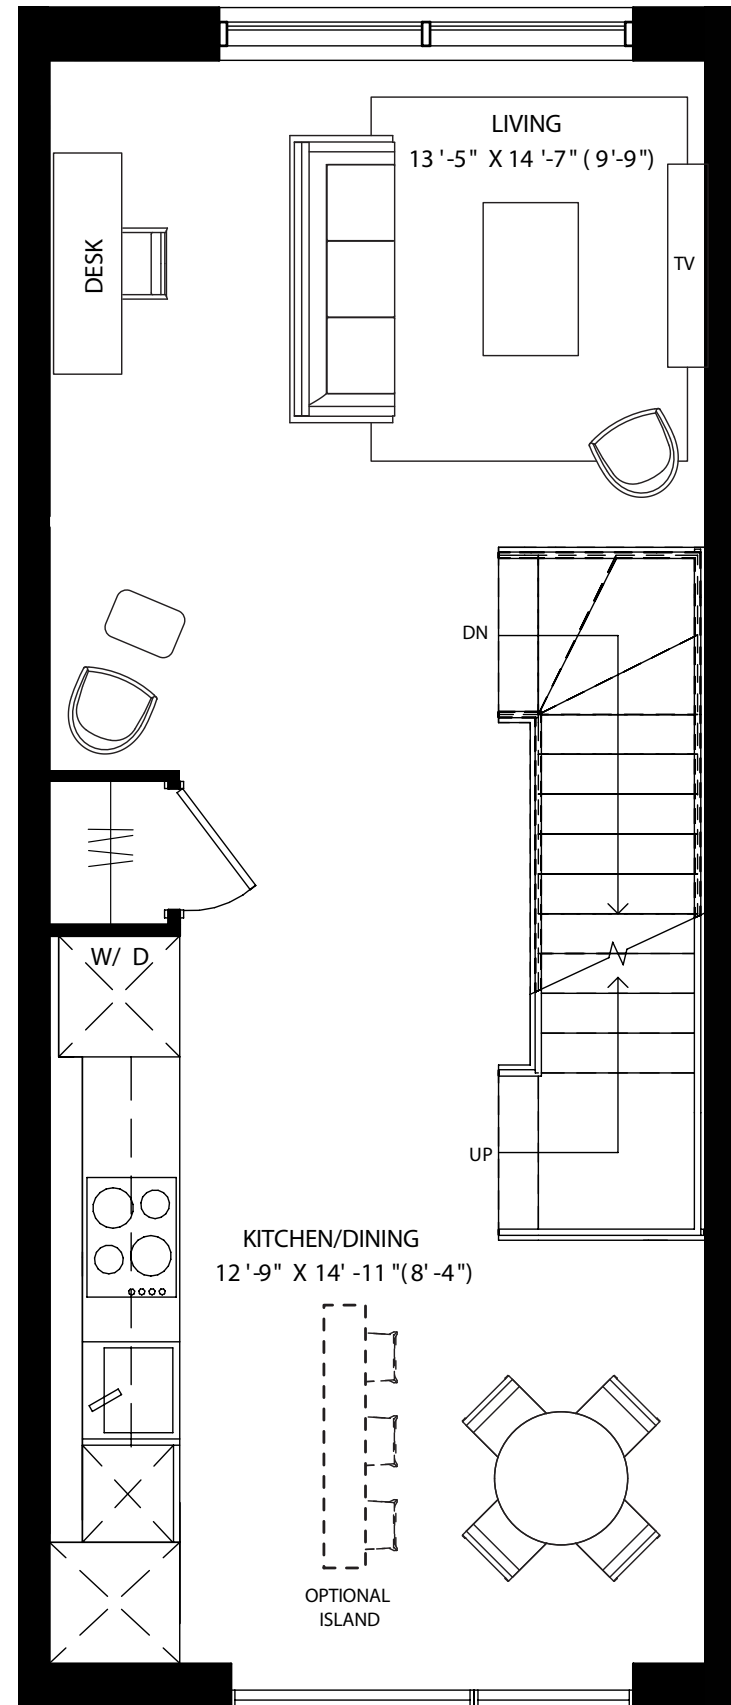

SUITE L

1,175 SQ.FT. | OUTDOOR SPACE: 370 SQ.FT.

ENTRY

MAIN LEVEL

UPPER LEVEL

ROOFTOP

BT MODERN TOWNS

All dimensions are approximate and subject to normal construction variances. Dimensions may exceed the useable floor area. Sizes and specifications subject to change without notice. Furniture is displayed for illustration purposes only and does not necessarily reflect the electrical plan for the suite. Suites are sold unfurnished. E.O.E. BT Modern Towns . All rights reserved. January 2020.