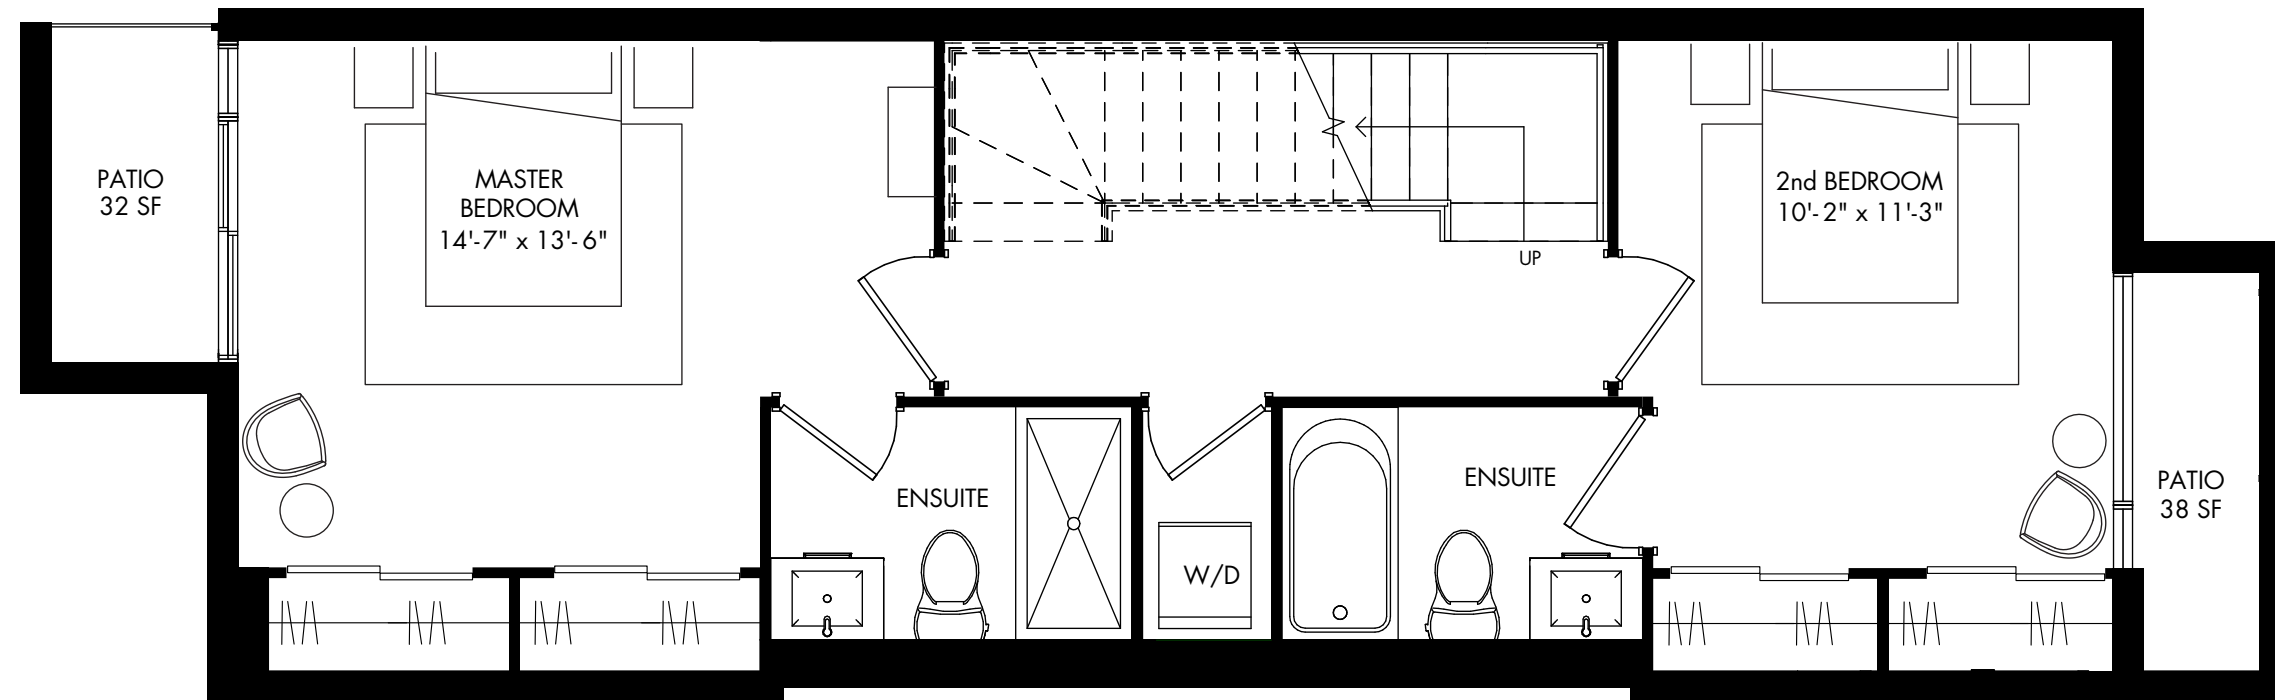

SUITE C 1,084 SQ.FT. | OUTDOOR SPACE: 317 SQ.FT.

MAIN LEVEL

LOWER LEVEL

BT MODERN TOWNS

All dimensions are approximate and subject to normal construction variances. Dimensions may exceed the useable floor area. Sizes and specifications subject to change without notice. Furniture is displayed for illustration purposes only and does not necessarily reflect the electrical plan for the suite. Suites are sold unfurnished. E.O.E. BT Modern Towns . All rights reserved. January 2020.