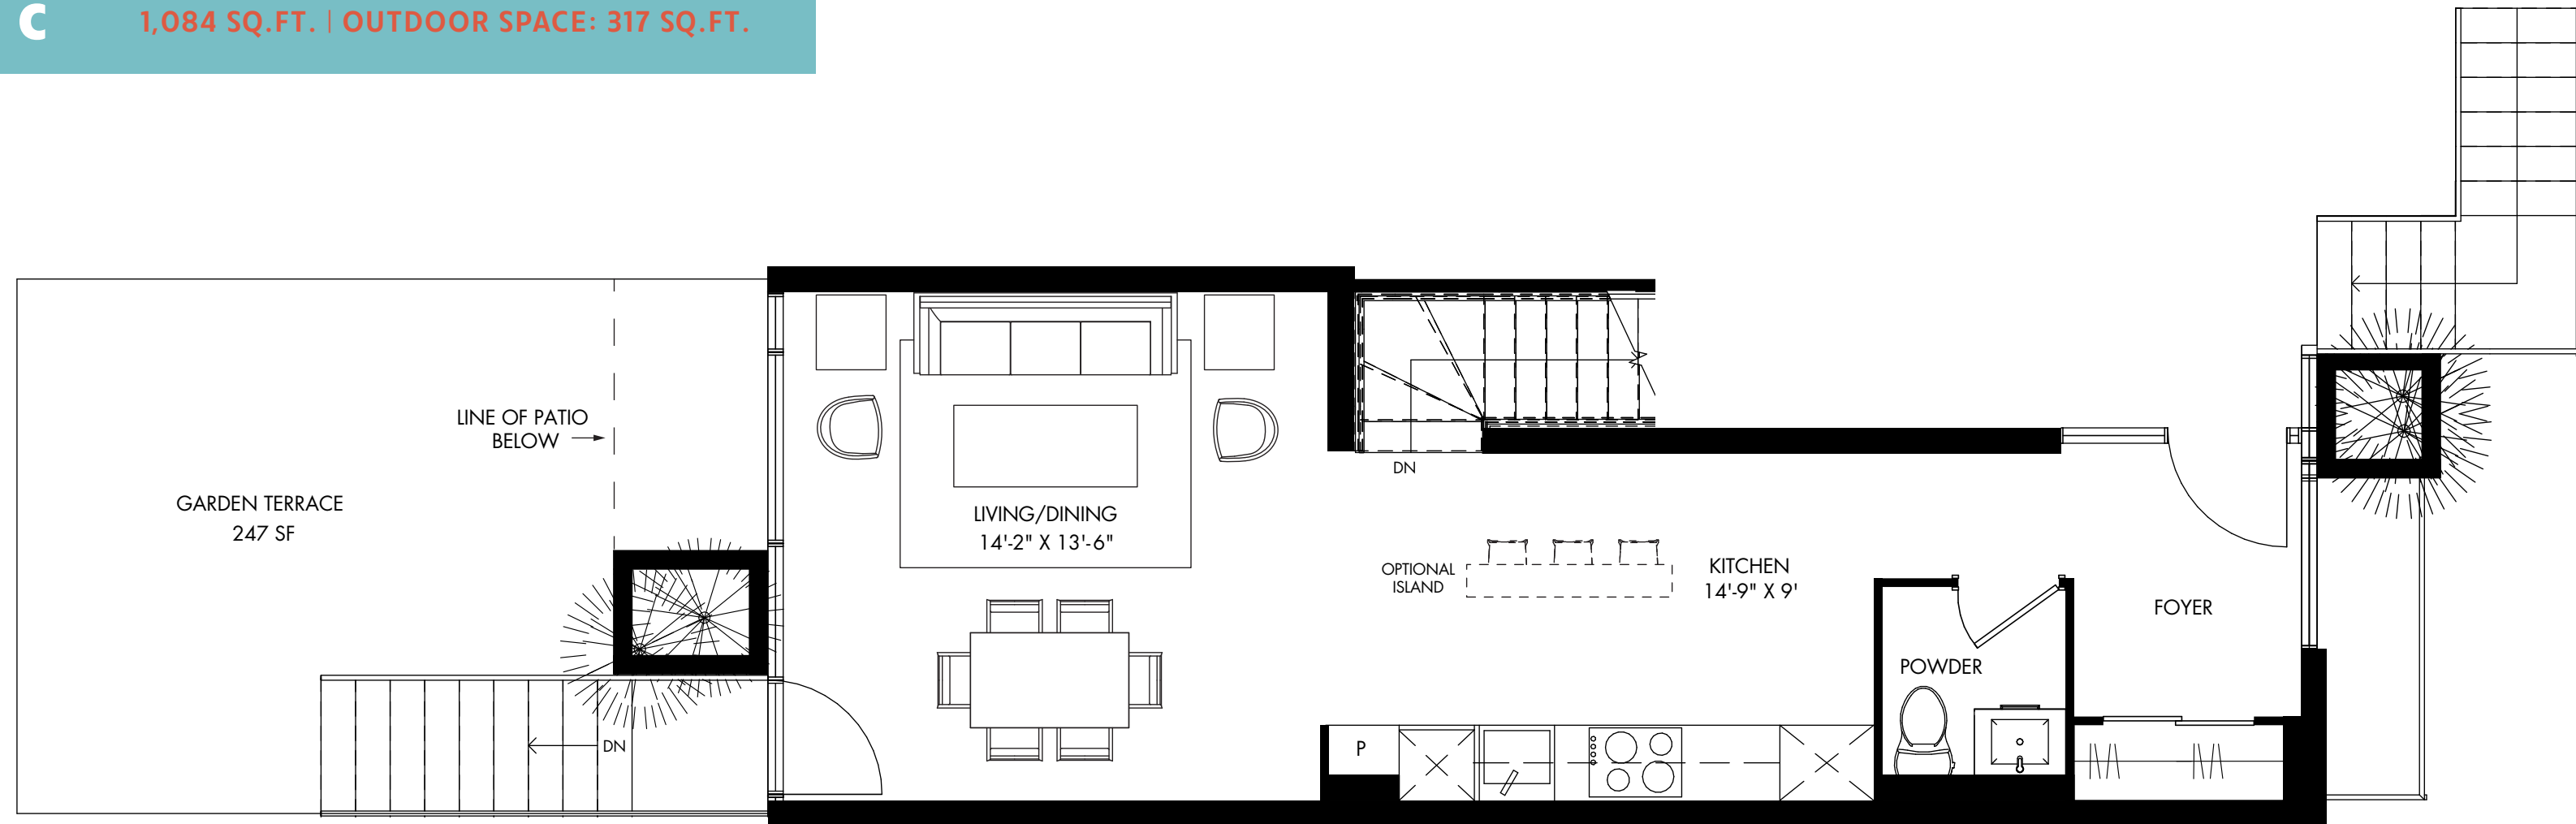

SUITE C 1,084 SQ.FT. | OUTDOOR SPACE: 317 SQ.FT.

MAIN LEVEL

LOWER LEVEL

BT MODERN TOWNS

All dimensions are approximate and subject to normal construction variances. Dimensions may exceed the useable floor area. Sizes and specifications subject to change without notice. Furniture is displayed for illustration purposes only and does not necessarily reflect the electrical plan for the suite. Suites are sold unfurnished. E.O.E. BT Modern Towns . All rights reserved. January 2020.