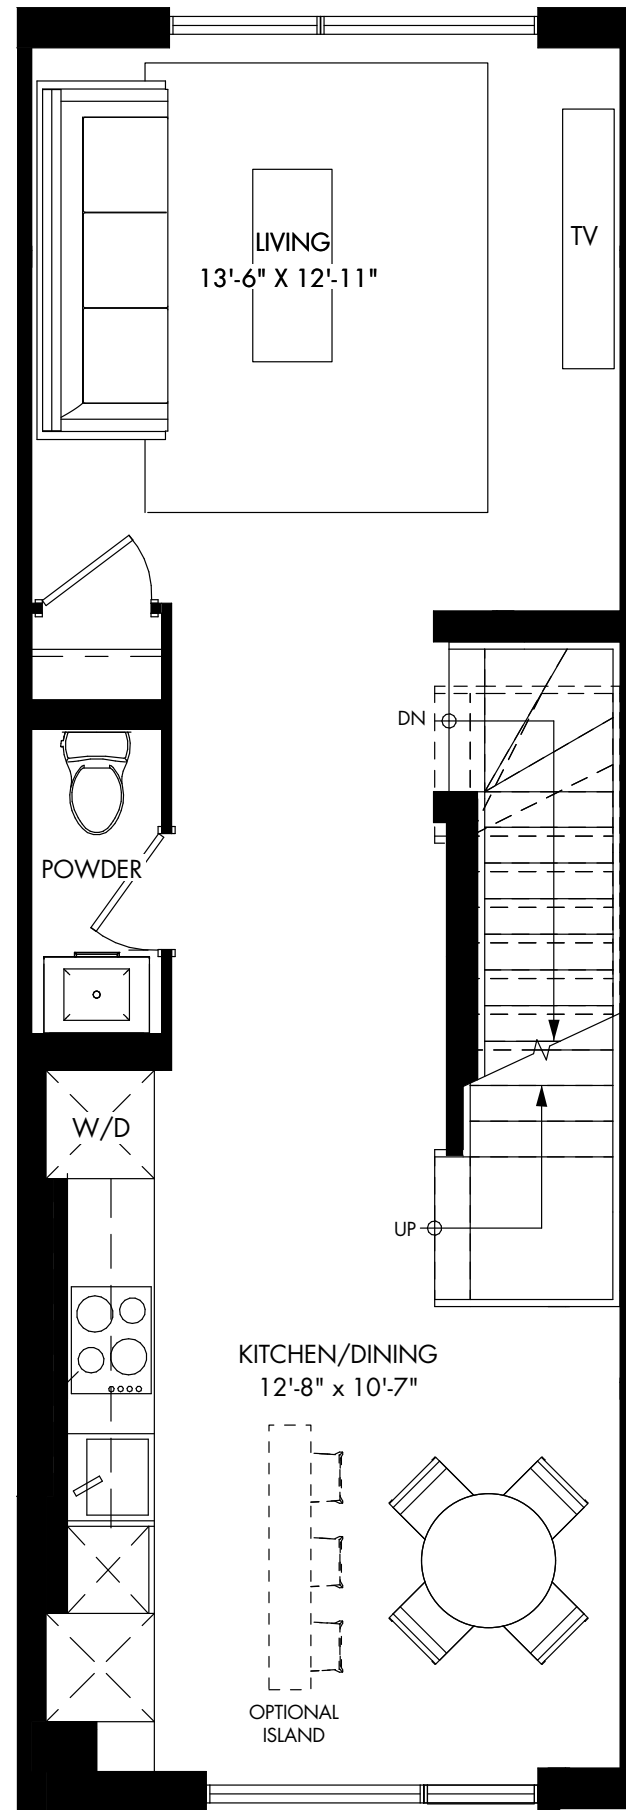

SUITE K INTERIOR UNIT 1,378 SQ.FT. | OUTDOOR SPACE: 456 SQ.FT.

ENTRY

MAIN LEVEL

UPPER LEVEL

ROOFTOP

BT MODERN TOWNS

All dimensions are approximate and subject to normal construction variances. Dimensions may exceed the useable floor area. Sizes and specifications subject to change without notice. Furniture is displayed for illustration purposes only and does not necessarily reflect the electrical plan for the suite. Suites are sold unfurnished. E.E.O.E. BT Modern Towns . All rights reserved. January 2020.