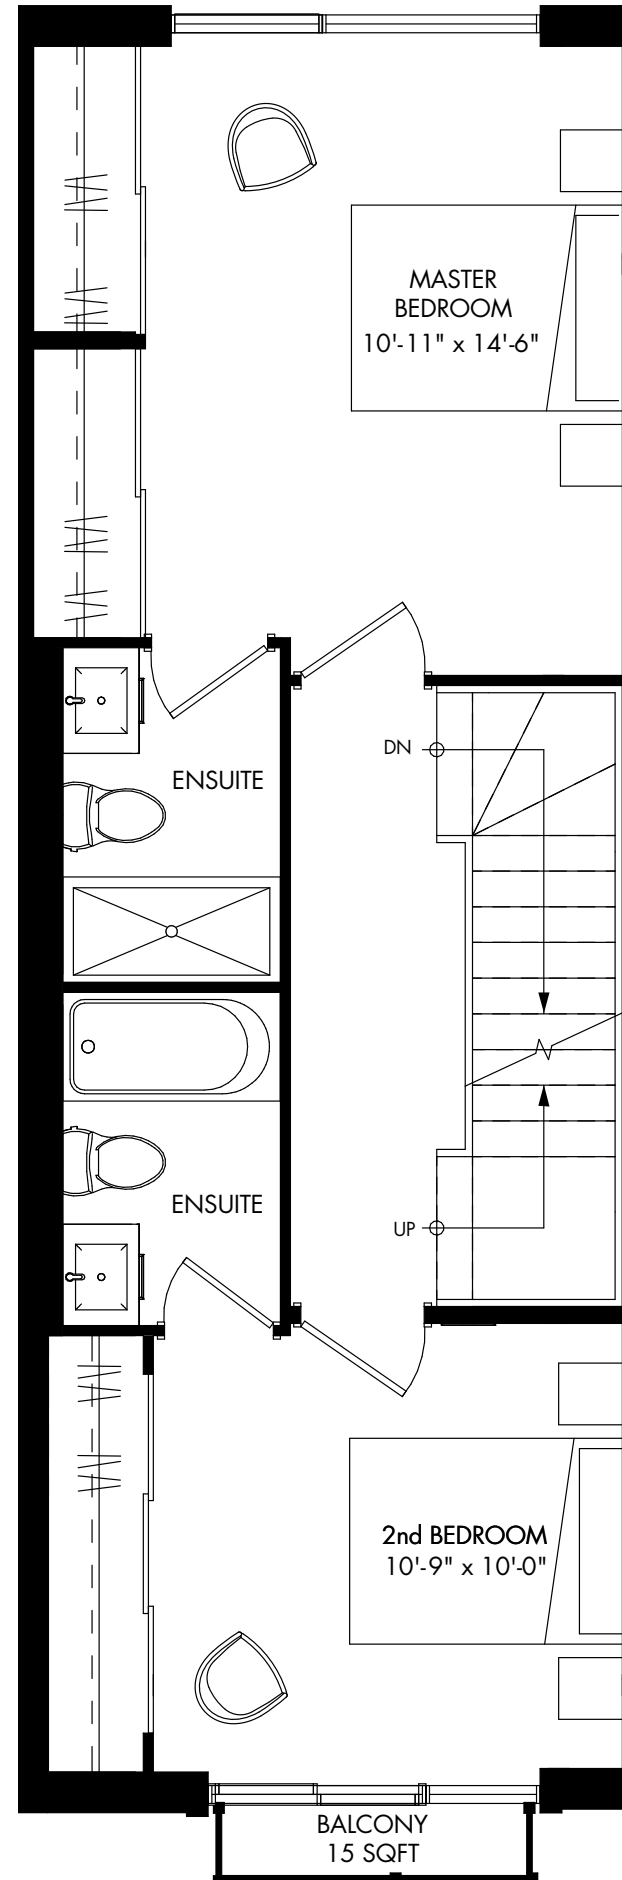

SUITE K INTERIOR UNIT 1,378 SQ.FT. | OUTDOOR SPACE: 456 SQ.FT.

ENTRY

MAIN LEVEL

UPPER LEVEL

ROOFTOP

BT MODERN TOWNS

All dimensions are approximate and subject to normal construction variances. Dimensions may exceed the useable floor area. Sizes and specifications subject to change without notice. Furniture is displayed for illustration purposes only and does not necessarily reflect the electrical plan for the suite. Suites are sold unfurnished. E.E.O.E. BT Modern Towns . All rights reserved. January 2020.