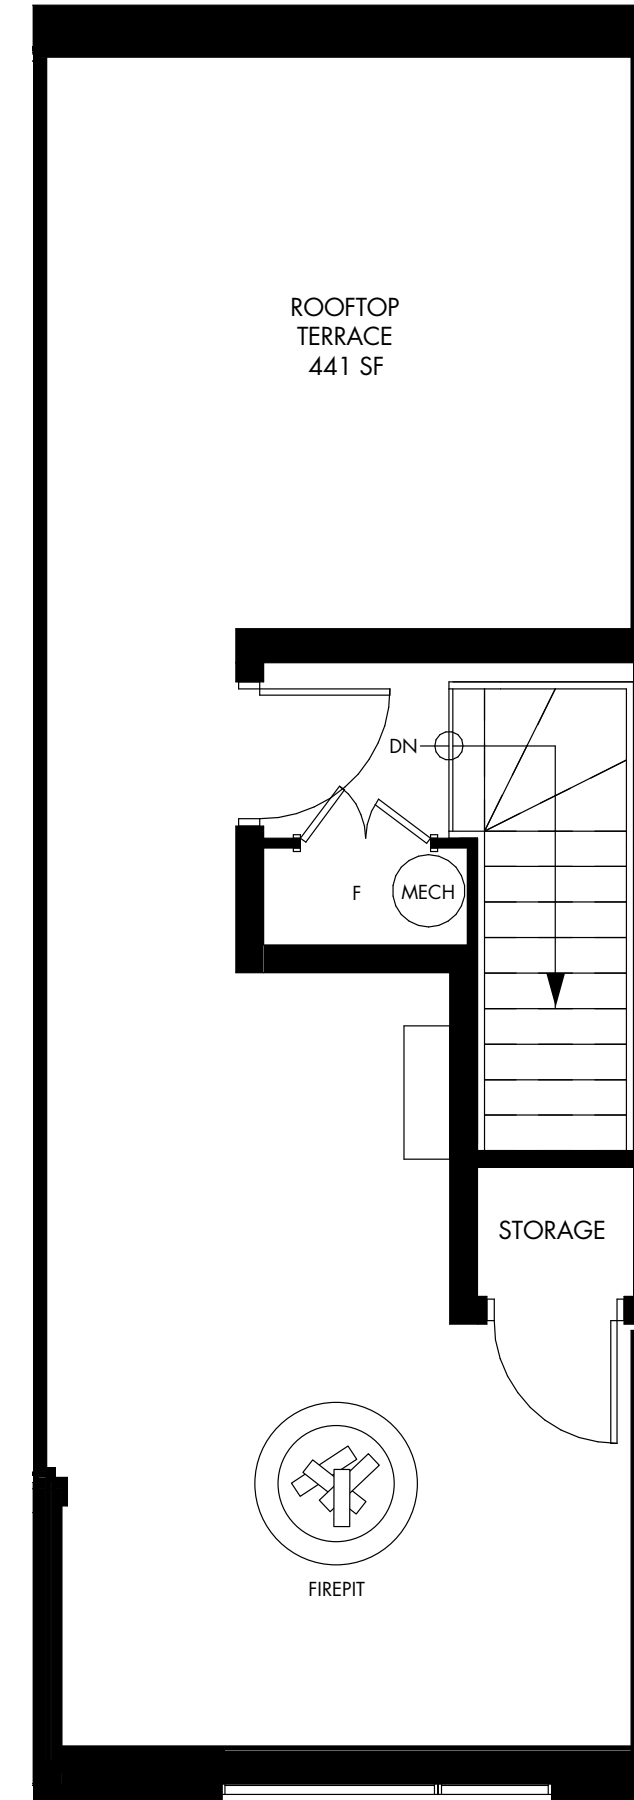

SUITE K INTERIOR UNIT 1,378 SQ.FT. | OUTDOOR SPACE: 456 SQ.FT.

ENTRY

MAIN LEVEL

UPPER LEVEL

ROOFTOP

BT MODERN TOWNS

All dimensions are approximate and subject to normal construction variances. Dimensions may exceed the useable floor area. Sizes and specifications subject to change without notice. Furniture is displayed for illustration purposes only and does not necessarily reflect the electrical plan for the suite. Suites are sold unfurnished. E.E.O.E. BT Modern Towns . All rights reserved. January 2020.