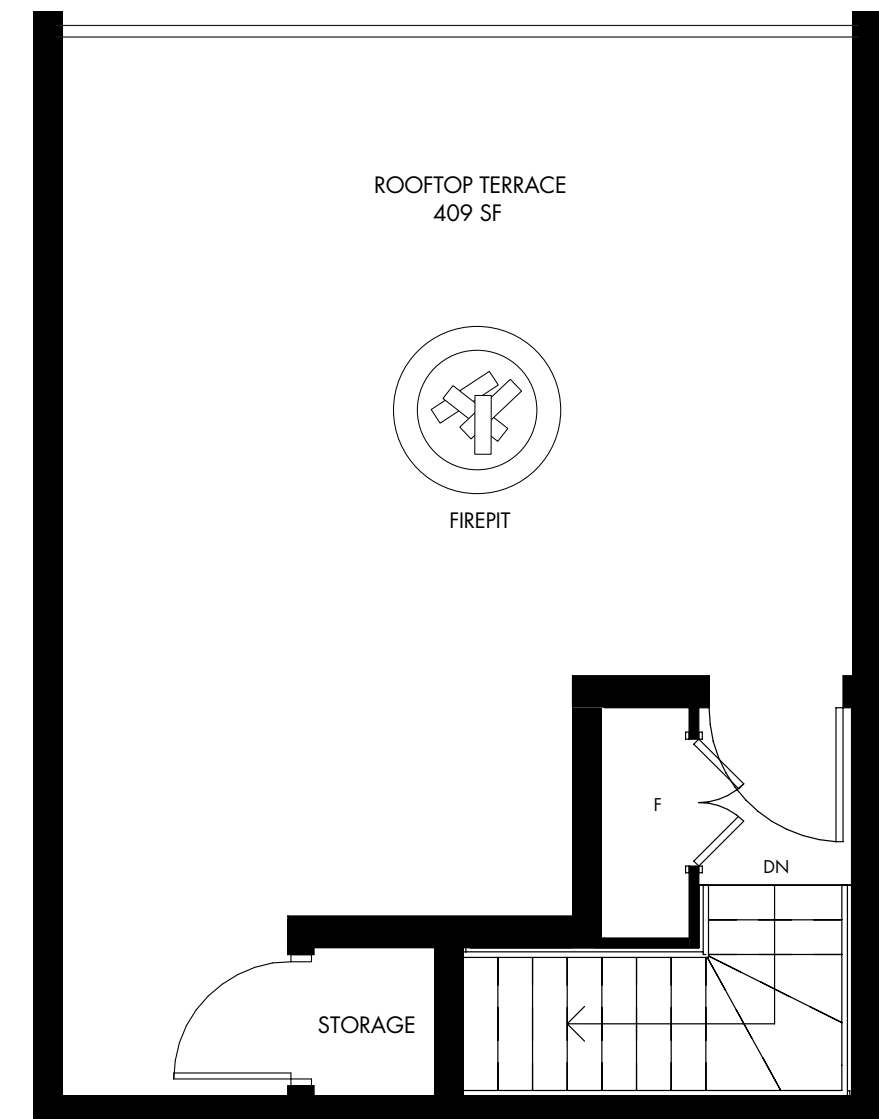

SUITE M 1,306 SQ. FT. | OUTDOOR SPACE: 424 SQ. FT.

MAIN LEVEL

UPPER LEVEL

ROOFTOP

BT MODERN TOWNS

All dimensions are approximate and subject to normal construction variances. Dimensions may exceed the useable floor area. Sizes and specifications subject to change without notice. Furniture is displayed for illustration purposes only and does not necessarily reflect the electrical plan for the suite. Suites are sold unfurnished. E.E.O.E. BT Modern Towns . All rights reserved. January 2020.