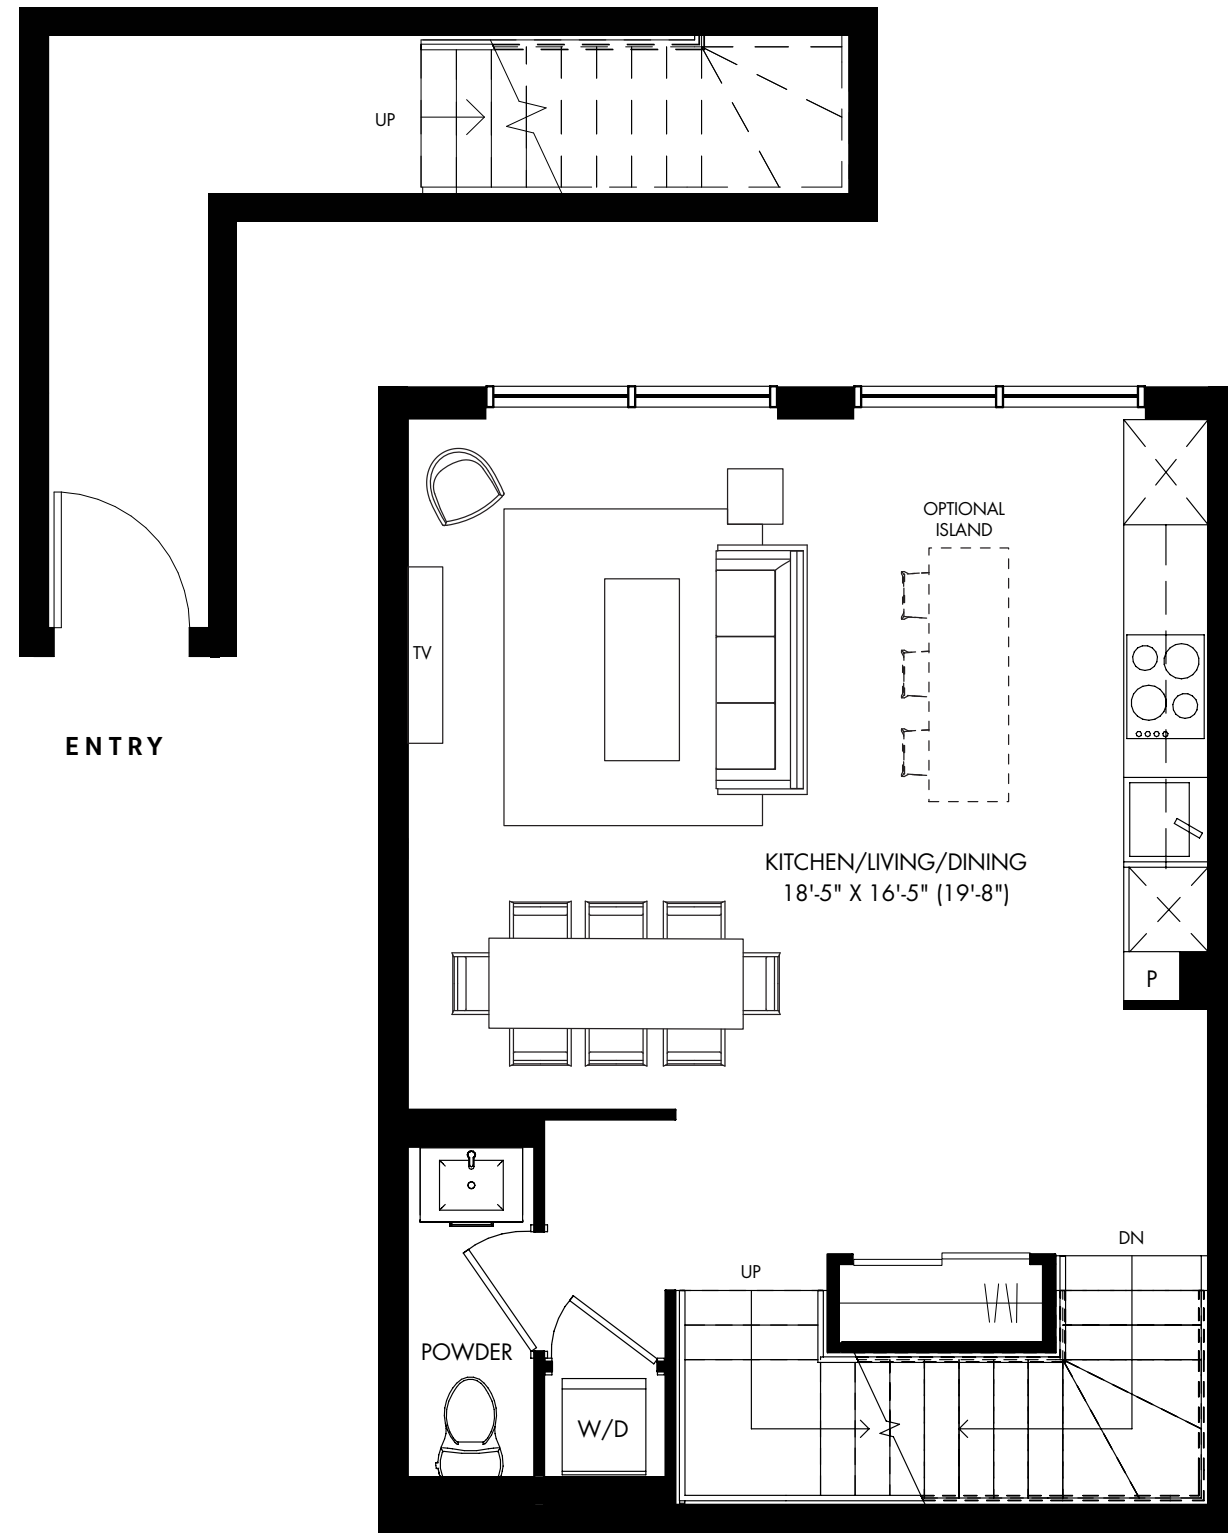

SUITE M 1,306 SQ. FT. | OUTDOOR SPACE: 424 SQ. FT.

MAIN LEVEL

UPPER LEVEL

ROOFTOP

BT MODERN TOWNS

All dimensions are approximate and subject to normal construction variances. Dimensions may exceed the useable floor area. Sizes and specifications subject to change without notice. Furniture is displayed for illustration purposes only and does not necessarily reflect the electrical plan for the suite. Suites are sold unfurnished. E.E.O.E. BT Modern Towns . All rights reserved. January 2020.