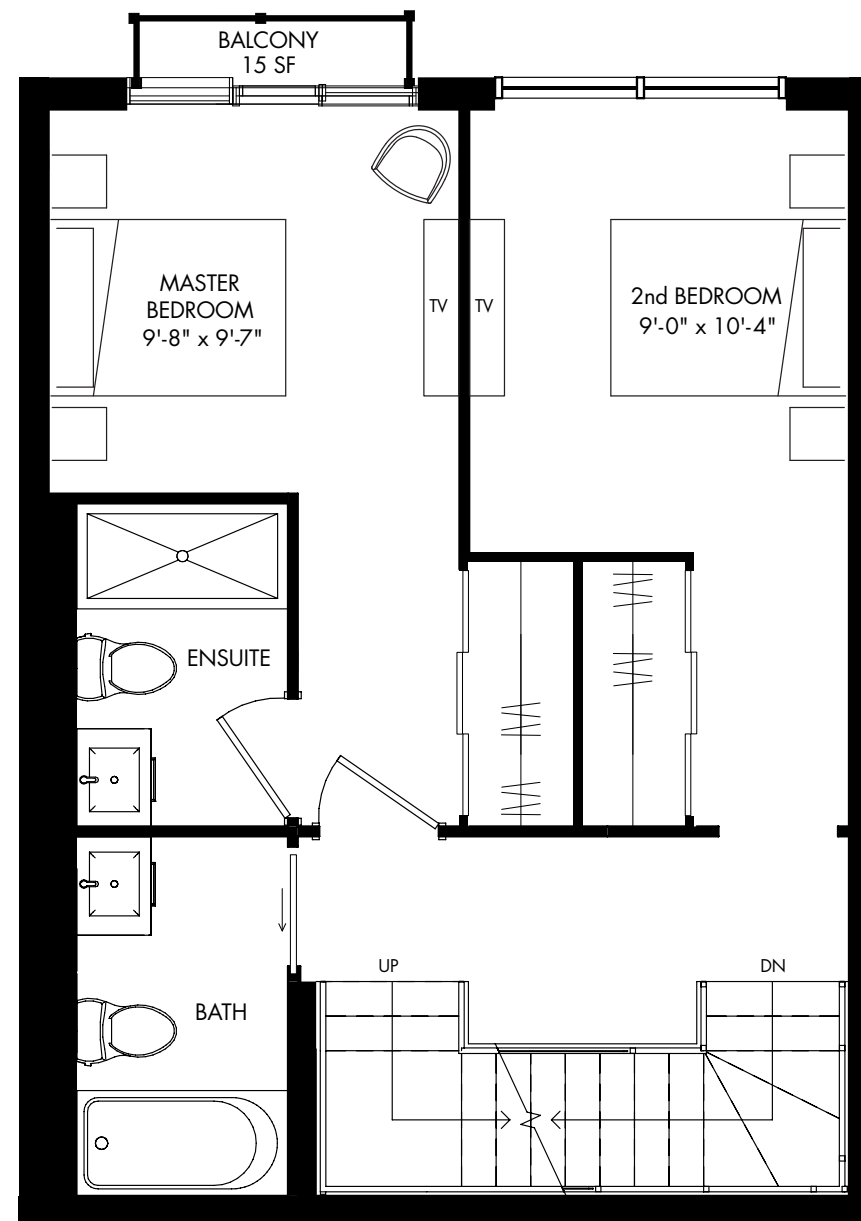

SUITE M 1,306 SQ. FT. | OUTDOOR SPACE: 424 SQ. FT.

MAIN LEVEL

UPPER LEVEL

ROOFTOP

BT MODERN TOWNS

All dimensions are approximate and subject to normal construction variances. Dimensions may exceed the useable floor area. Sizes and specifications subject to change without notice. Furniture is displayed for illustration purposes only and does not necessarily reflect the electrical plan for the suite. Suites are sold unfurnished. E.E.O.E. BT Modern Towns . All rights reserved. January 2020.