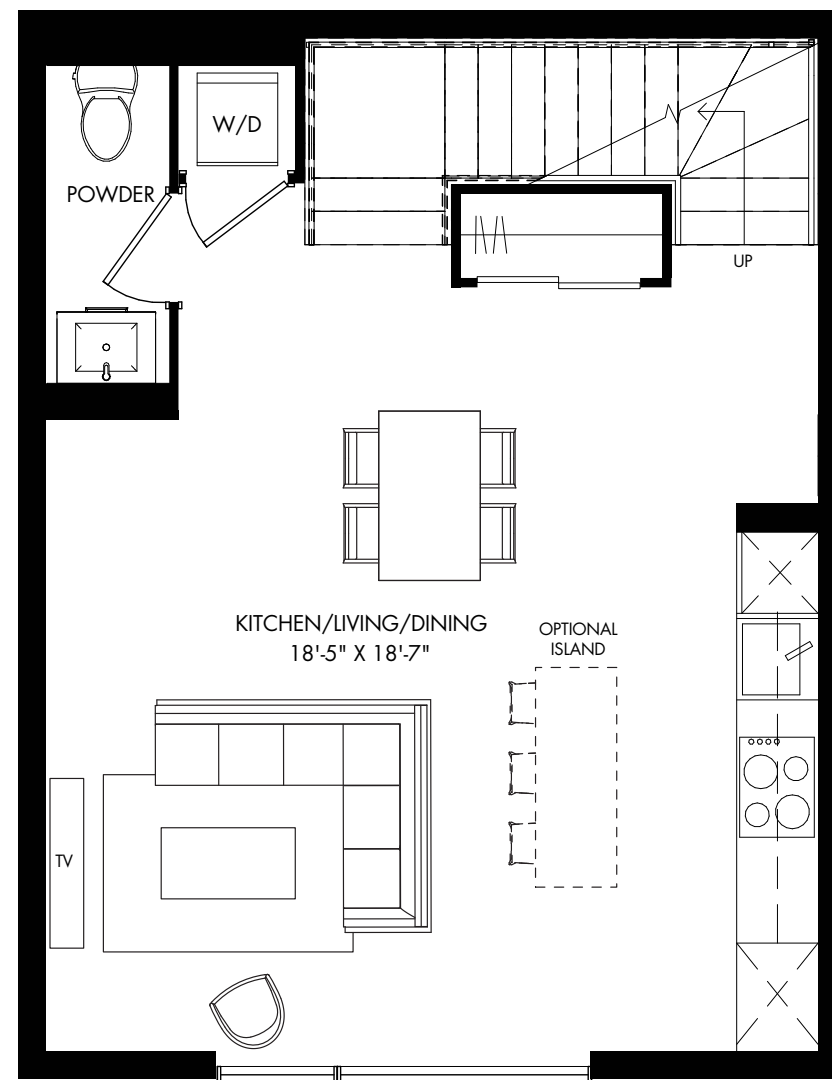

SUITE I

1,241 SQ.FT. | OUTDOOR SPACE: 392 SQ.FT.

ENTRY

MAIN LEVEL

UPPER LEVEL

ROOFTOP

BT MODERN TOWNS

All dimensions are approximate and subject to normal construction variances. Dimensions may exceed the useable floor area. Sizes and specifications subject to change without notice. Furniture is displayed for illustration purposes only and does not necessarily reflect the electrical plan for the suite. Suites are sold unfurnished. E.E.O.E. BT Modern Towns . All rights reserved. January 2020.