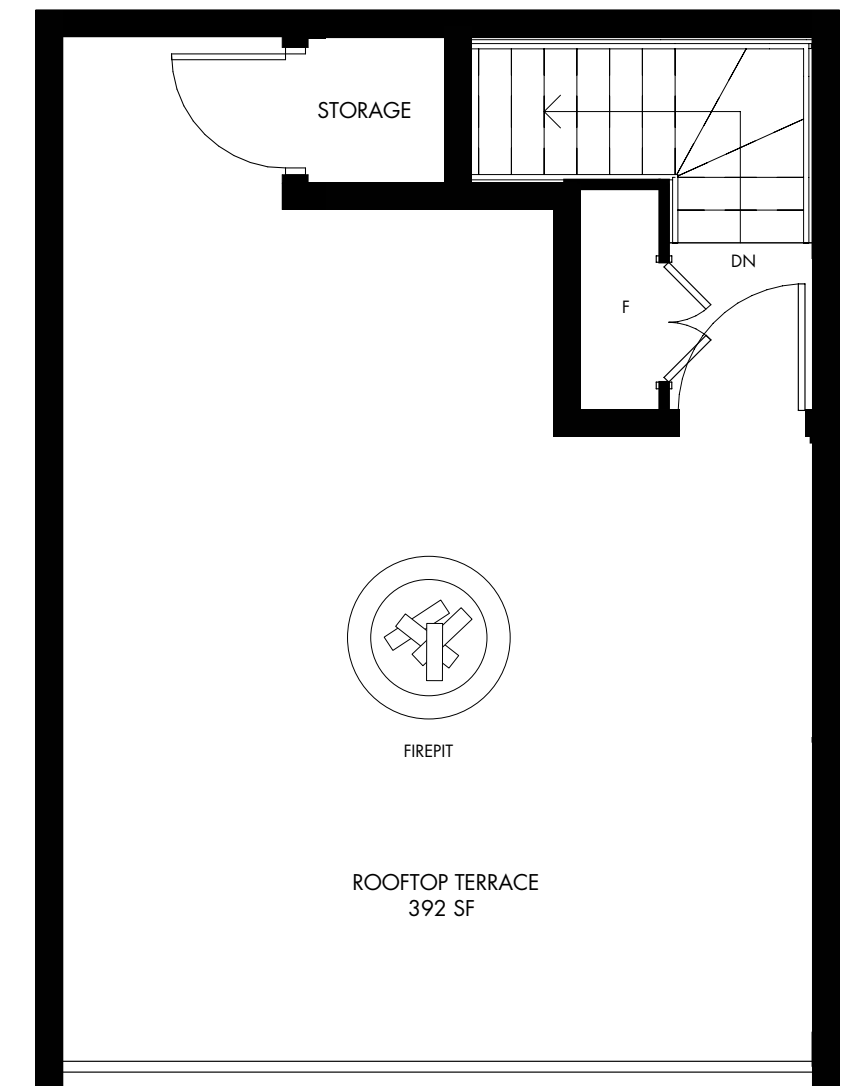

SUITE I

1,241 SQ.FT. | OUTDOOR SPACE: 392 SQ.FT.

ENTRY

MAIN LEVEL

UPPER LEVEL

ROOFTOP

BT MODERN TOWNS

All dimensions are approximate and subject to normal construction variances. Dimensions may exceed the useable floor area. Sizes and specifications subject to change without notice. Furniture is displayed for illustration purposes only and does not necessarily reflect the electrical plan for the suite. Suites are sold unfurnished. E.E.O.E. BT Modern Towns . All rights reserved. January 2020.