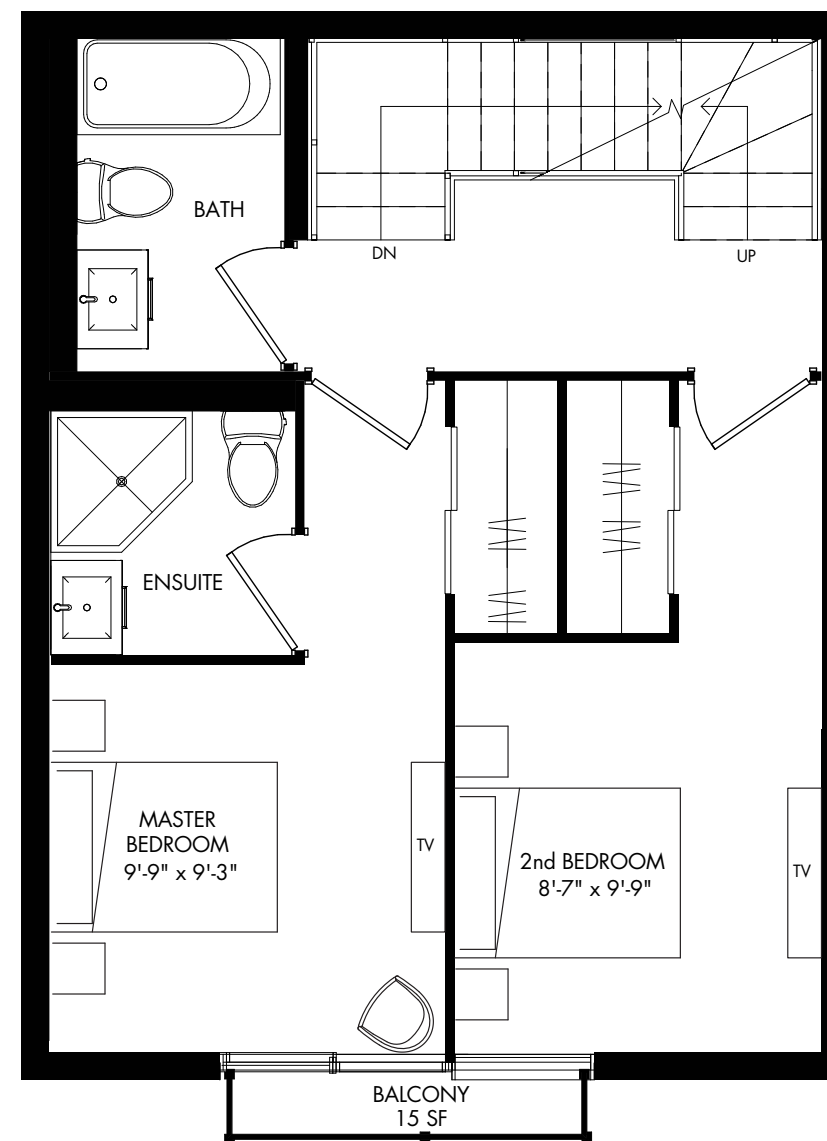

SUITE I

1,241 SQ.FT. | OUTDOOR SPACE: 392 SQ.FT.

ENTRY

MAIN LEVEL

UPPER LEVEL

ROOFTOP

BT MODERN TOWNS

All dimensions are approximate and subject to normal construction variances. Dimensions may exceed the useable floor area. Sizes and specifications subject to change without notice. Furniture is displayed for illustration purposes only and does not necessarily reflect the electrical plan for the suite. Suites are sold unfurnished. E.E.O.E. BT Modern Towns . All rights reserved. January 2020.