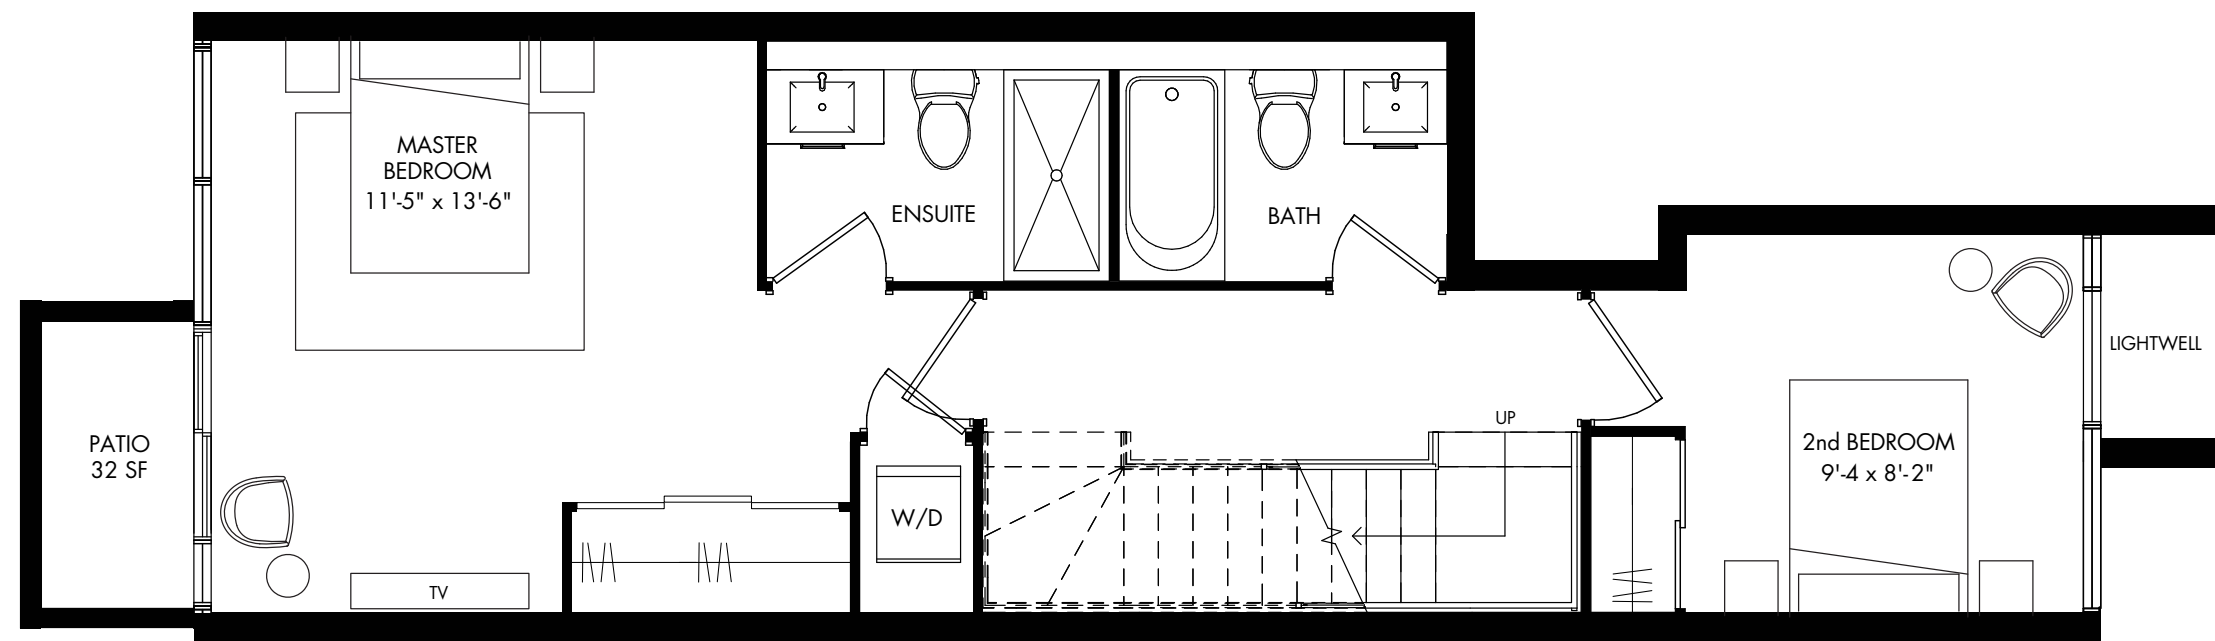

**SUITE B** 1,038 SQ. FT. | OUTDOOR SPACE: 279 SQ. FT.

MAIN LEVEL

LOWER LEVEL

BT MODERN TOWNS

All dimensions are approximate and subject to normal construction variances. Dimensions may exceed the useable floor area. Sizes and specifications subject to change without notice. Furniture is displayed for illustration purposes only and does not necessarily reflect the electrical plan for the suite. Suites are sold unfurnished. E.E.O.E. BT Modern Towns . All rights reserved. January 2020.