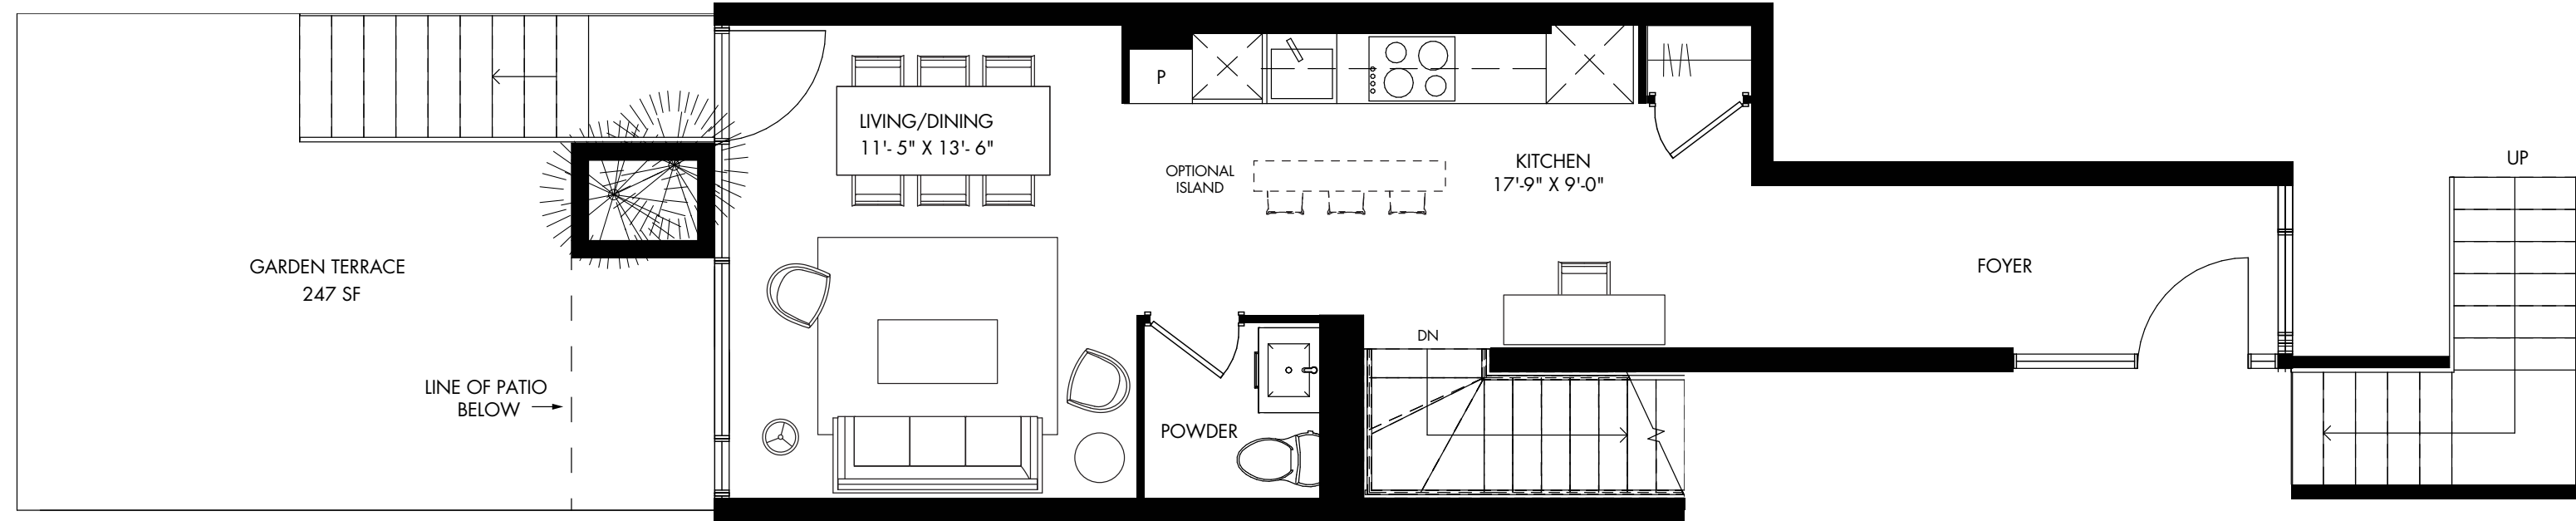

**SUITE B** 1,038 SQ. FT. | OUTDOOR SPACE: 279 SQ. FT.

MAIN LEVEL

LOWER LEVEL

BT MODERN TOWNS

All dimensions are approximate and subject to normal construction variances. Dimensions may exceed the useable floor area. Sizes and specifications subject to change without notice. Furniture is displayed for illustration purposes only and does not necessarily reflect the electrical plan for the suite. Suites are sold unfurnished. E.E.O.E. BT Modern Towns . All rights reserved. January 2020.