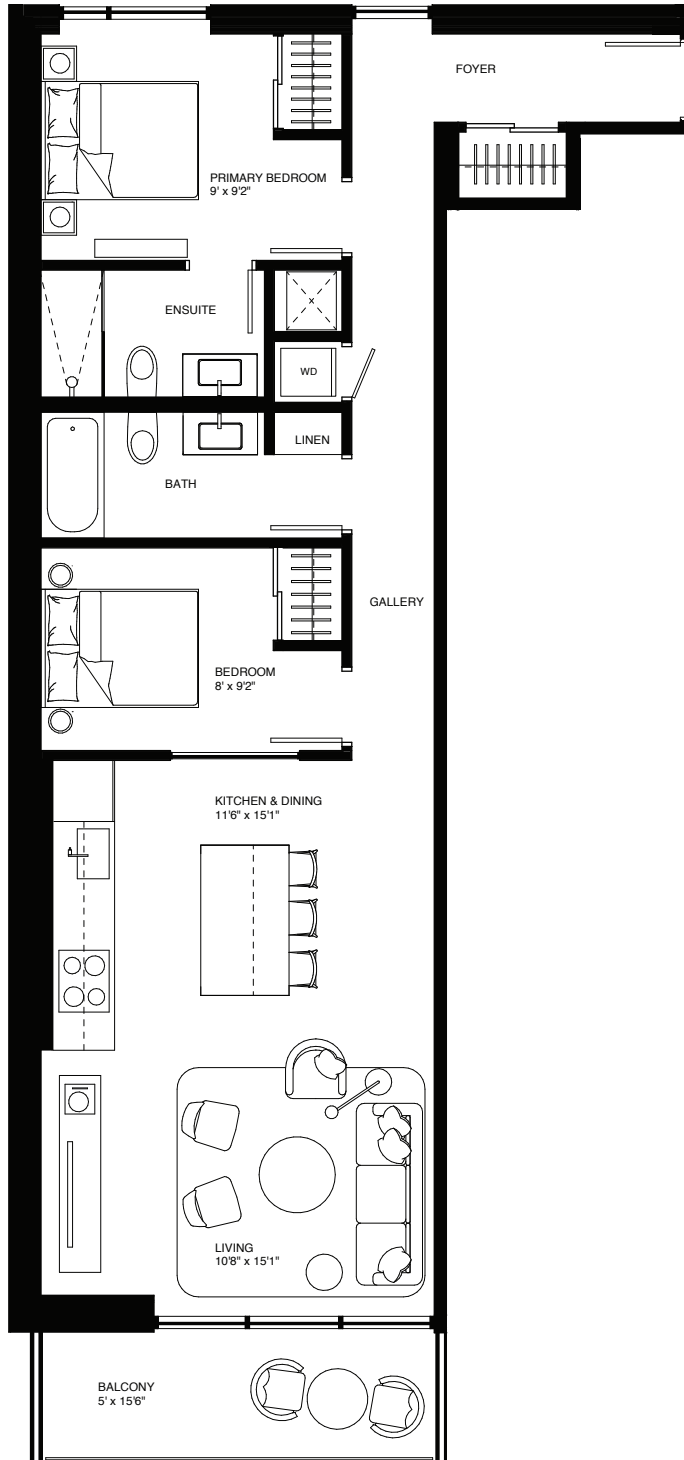

2 BEDROOM

982 SF INTERIOR & 78 SF EXTERIOR

01 UNIT LEVEL 2-5

TRUE NORTH