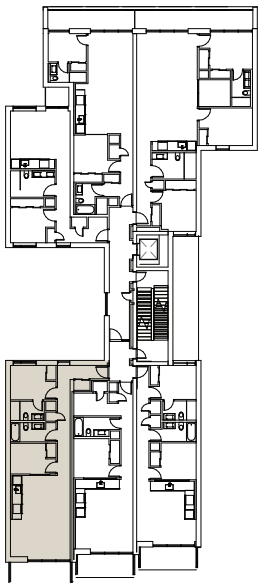

2 BEDROOM

982 SF INTERIOR & 78 SF EXTERIOR

01 UNIT LEVEL 2-5

TRUE NORTH