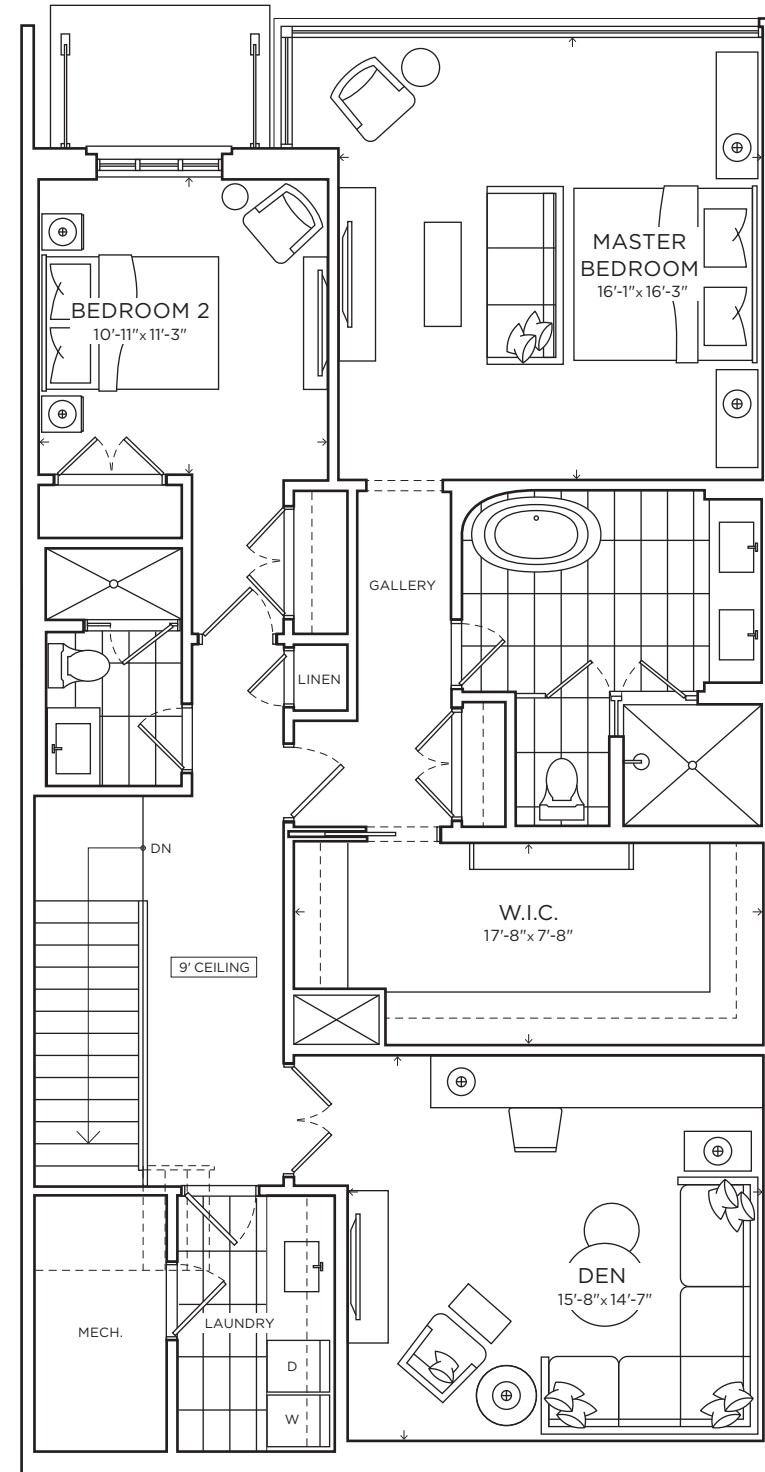

36 BIRCH

Garden Residence North Facing

Suite 111

2 Bedroom + Den with 2.5 Baths

Interior 2,832 SQ FT

Exterior 433 SQ FT

TOTAL 3,265 SQ FT

Garden Residence

North Facing

Suite 111

2 Bedroom + Den with 2.5 Baths

10' Ceiling on Main Level

Interior 2,832 SQ FT

Exterior 433 SQ FT

TOTAL 3,265 SQ FT

Main Level

Upper Level

Sizes and specifications subject to change without notice. Illustrations are artist's concept only. E.&O.E. Spring 2022.