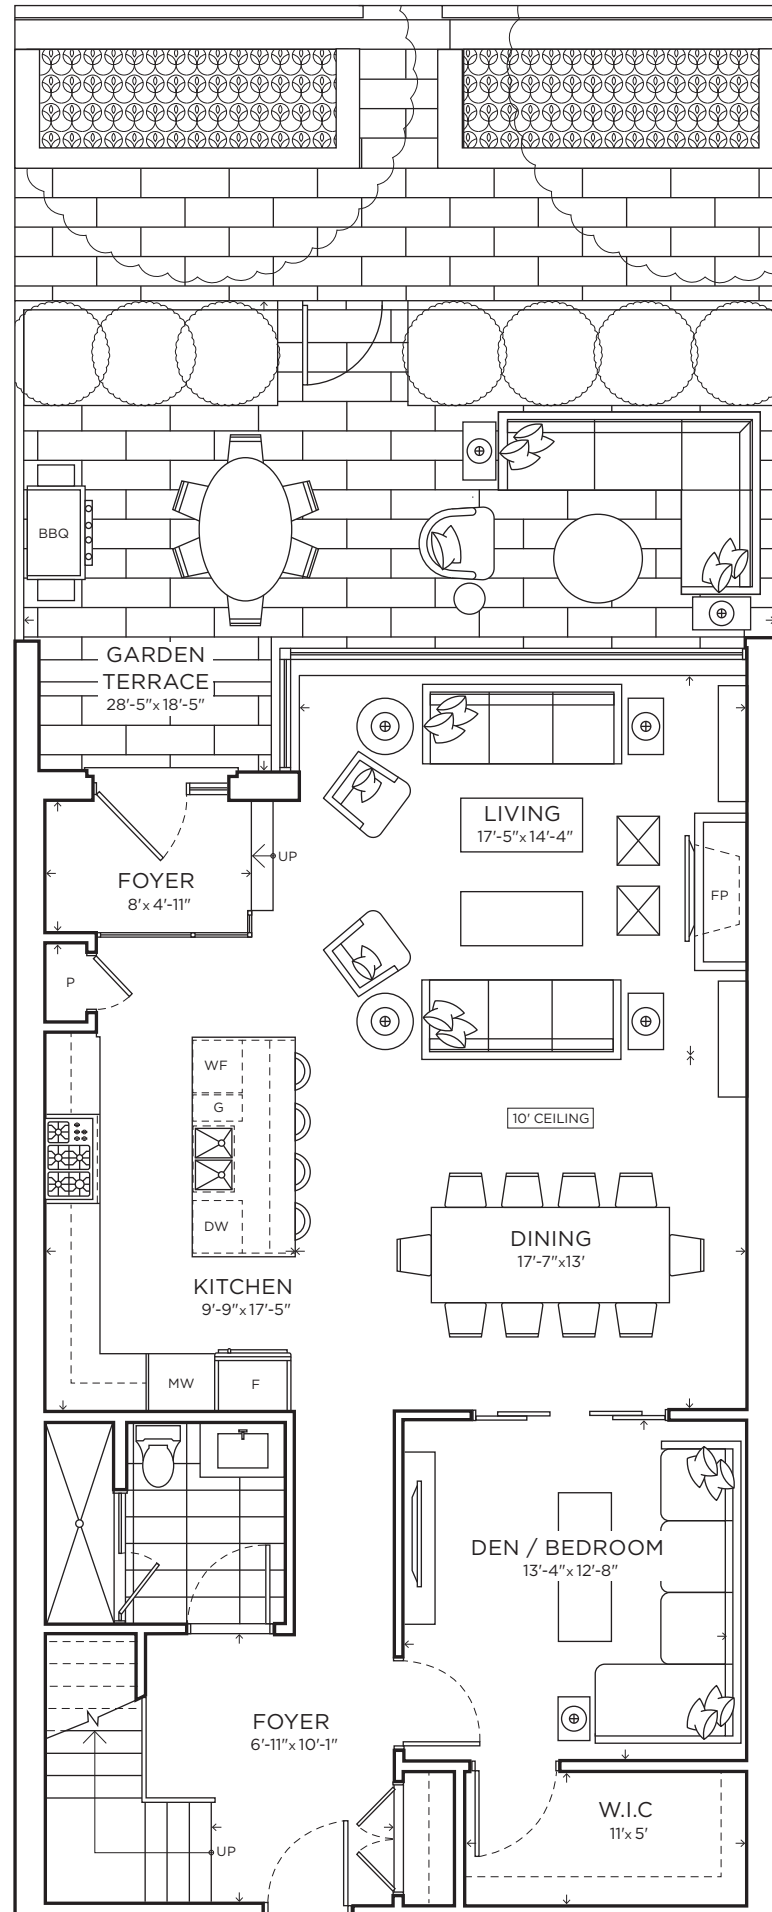

36 BIRCH

Garden Residence North Facing

Suite 111

2 Bedroom + Den with 2.5 Baths

Interior 2,832 SQ FT

Exterior 433 SQ FT

TOTAL 3,265 SQ FT

Garden Residence

North Facing

Suite 111

2 Bedroom + Den with 2.5 Baths

10' Ceiling on Main Level

Interior 2,832 SQ FT

Exterior 433 SQ FT

TOTAL 3,265 SQ FT

Main Level

Upper Level

Sizes and specifications subject to change without notice. Illustrations are artist's concept only. E.&O.E. Spring 2022.