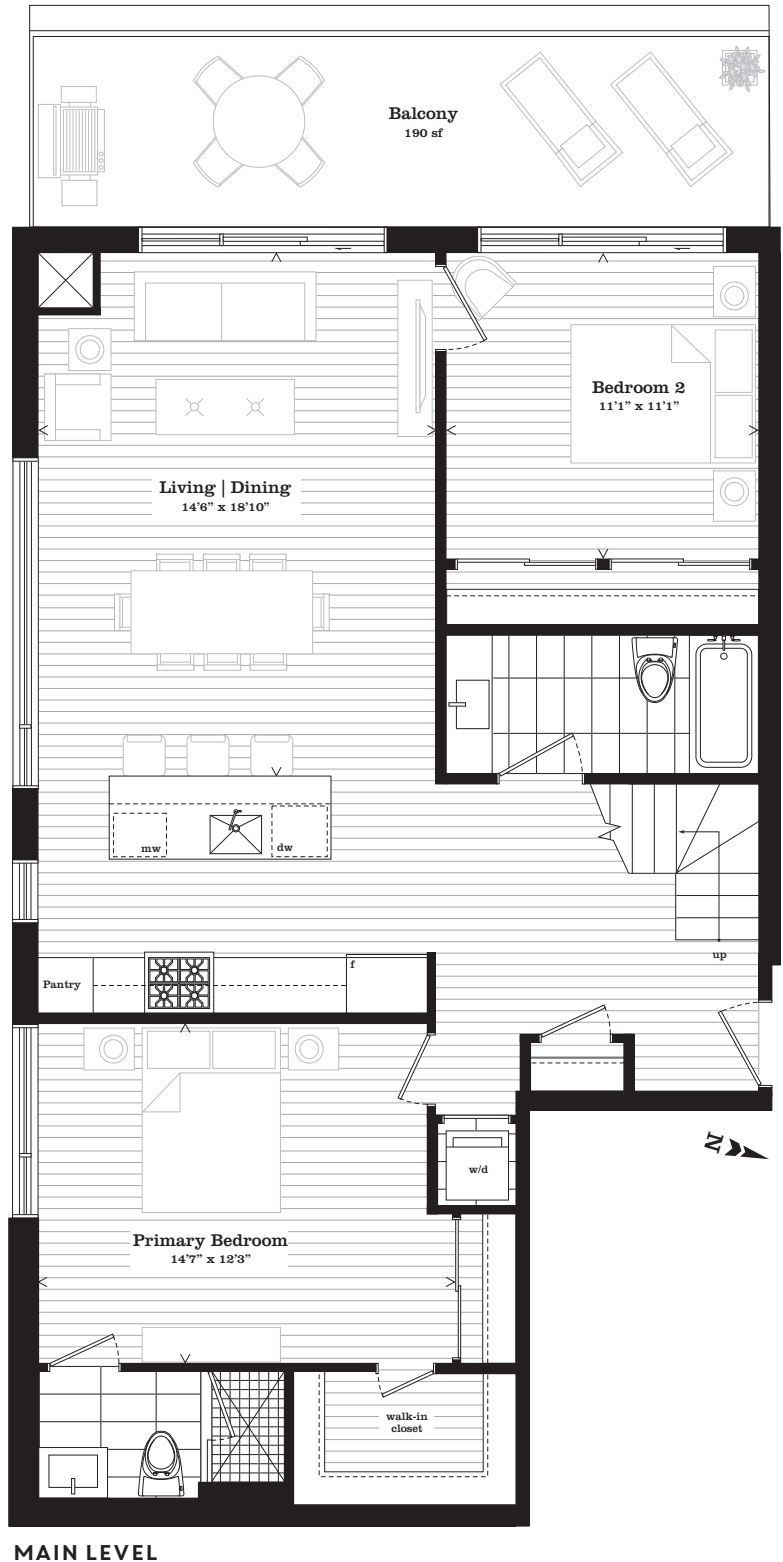

/PH1

Two Storey, Two Bedroom

plus Rooftop Terrace and Balcony

1,255 SF

PLUS / 345 SF ROOFTOP TERRACE
PLUS / 190 SF BALCONY

ROOFTOP LEVEL

LEVEL 4

All sizes and specifications are subject to change without notice. E.&O.E.

/PH1

Two Storey, Two Bedroom

plus Rooftop Terrace and Balcony

1,255 SF

PLUS / 345 SF ROOFTOP TERRACE
PLUS / 190 SF BALCONY

ROOFTOP LEVEL

LEVEL 4

DANFORTH AVE

DEWHURST BLVD

ROOFTOP LEVEL