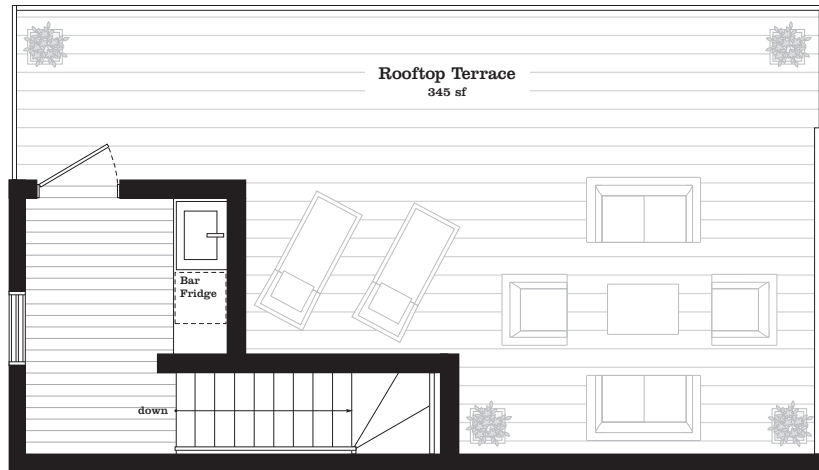

/PH1

Two Storey, Two Bedroom

plus Rooftop Terrace and Balcony

1,255 SF

PLUS / 345 SF ROOFTOP TERRACE
PLUS / 190 SF BALCONY

ROOFTOP LEVEL

LEVEL 4

All sizes and specifications are subject to change without notice. E.&O.E.

/PH1

Two Storey, Two Bedroom

plus Rooftop Terrace and Balcony

1,255 SF

PLUS / 345 SF ROOFTOP TERRACE
PLUS / 190 SF BALCONY

ROOFTOP LEVEL

LEVEL 4

DANFORTH AVE

DEWHURST BLVD

ROOFTOP LEVEL