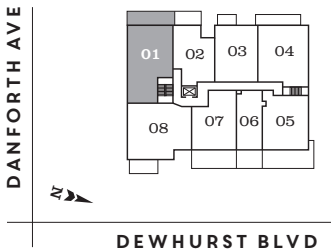

/PH1

Two Storey, Two Bedroom

plus Rooftop Terrace and Balcony

1,255 SF

PLUS / 345 SF ROOFTOP TERRACE
PLUS / 190 SF BALCONY

ROOFTOP LEVEL

LEVEL 4

All sizes and specifications are subject to change without notice. E.&O.E.

/PH1

Two Storey, Two Bedroom

plus Rooftop Terrace and Balcony

1,255 SF

PLUS / 345 SF ROOFTOP TERRACE
PLUS / 190 SF BALCONY

ROOFTOP LEVEL

LEVEL 4

DANFORTH AVE

DEWHURST BLVD

ROOFTOP LEVEL