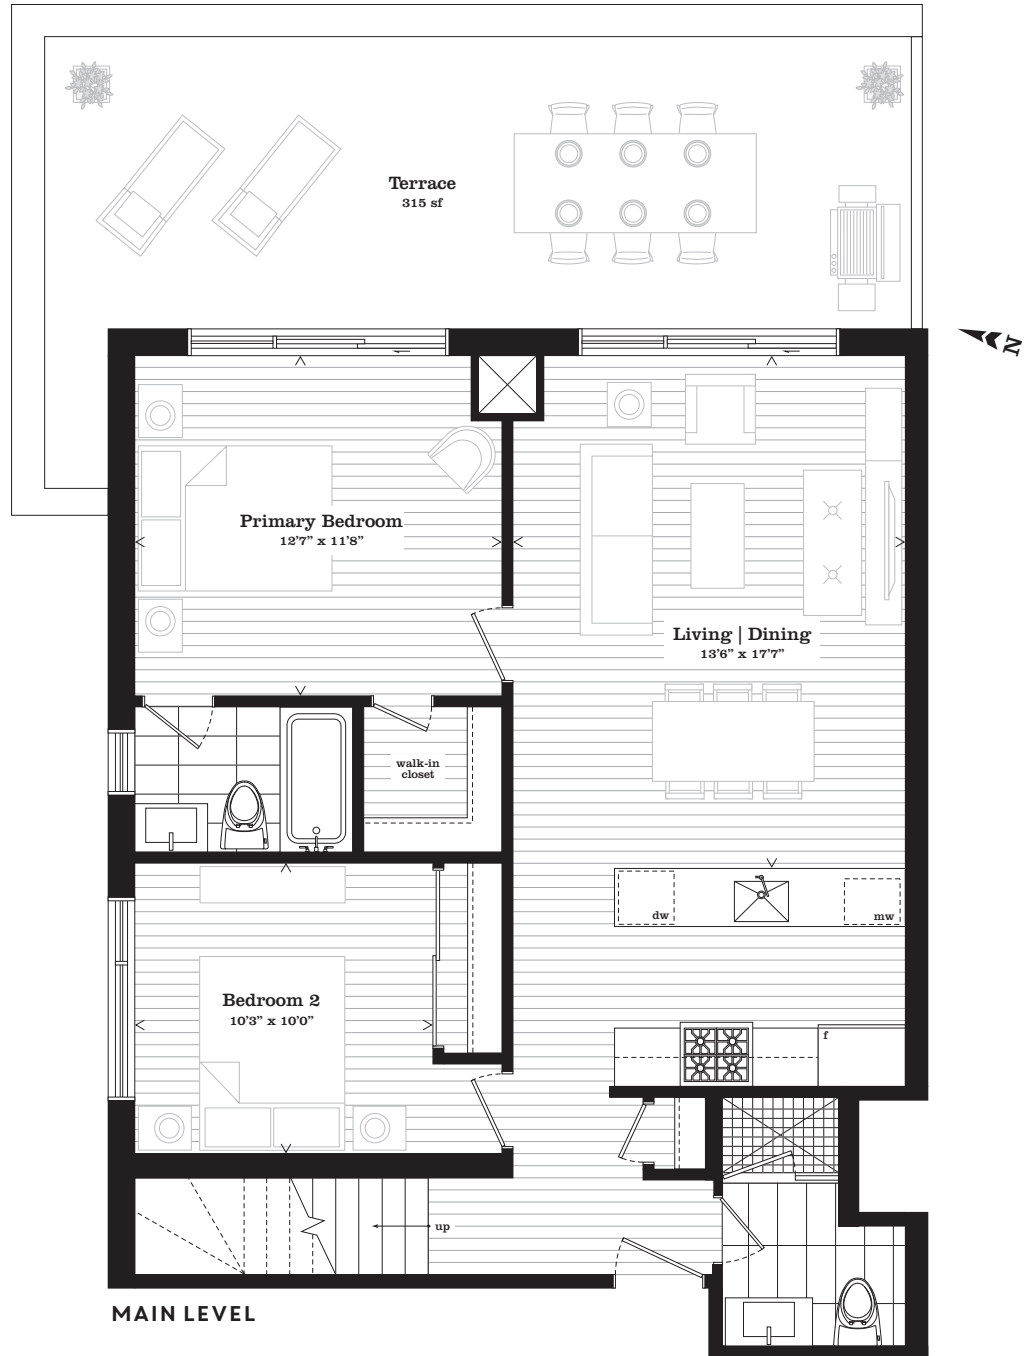

/PH5

Two Storey, Two Bedroom

plus Rooftop Terrace and Heritage Terrace

1,054 SF

PLUS / 300 SF ROOFTOP TERRACE
PLUS / 315 SF HERITAGE TERRACE

ROOFTOP LEVEL

LEVEL 4

DANFORTH AVE

DEWHURST BLVD

/PH5

Two Storey, Two Bedroom

plus Rooftop Terrace and Heritage Terrace

1,054 SF

PLUS / 300 SF ROOFTOP TERRACE
PLUS / 315 SF HERITAGE TERRACE