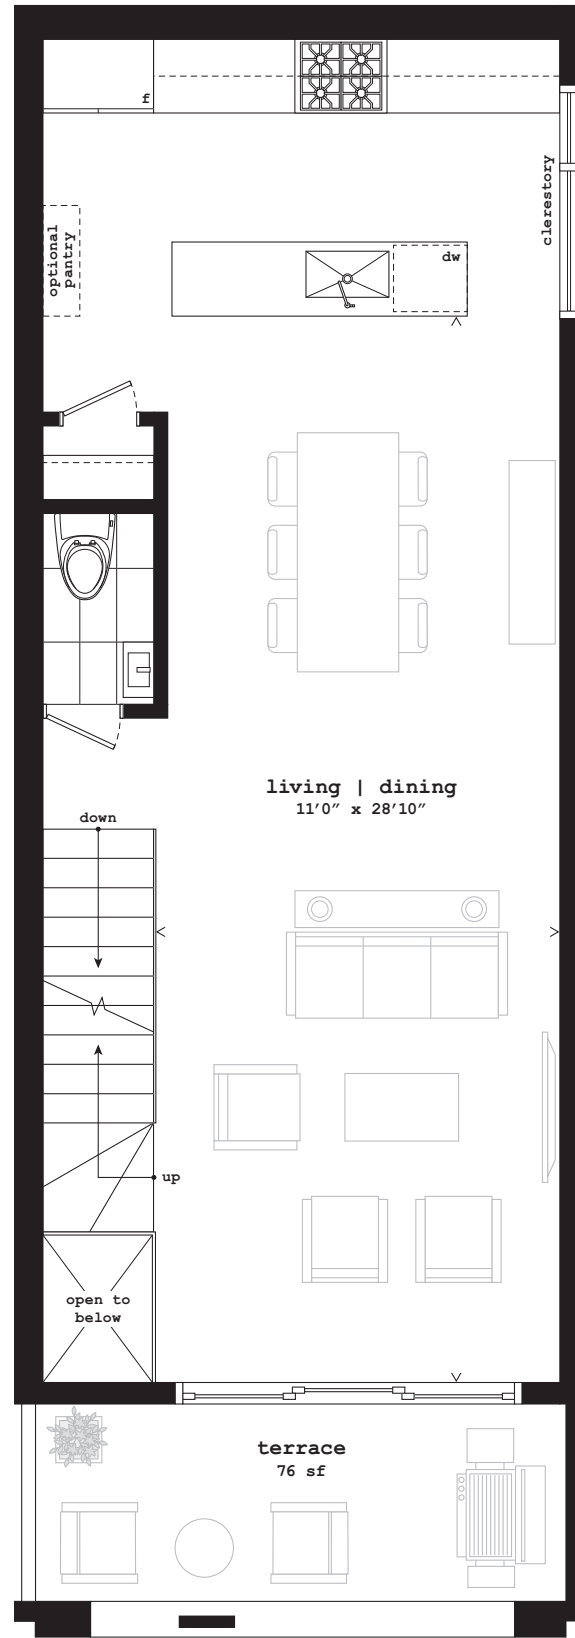

02
the baldwin

three bedroom plus den

1,985 sf

interior 1,763 sf

terrace 76 sf

roof terrace 146 sf

private garage

lower level

main level

second level

third level

all sizes and specifications are subject to change without notice. E.&O.E.