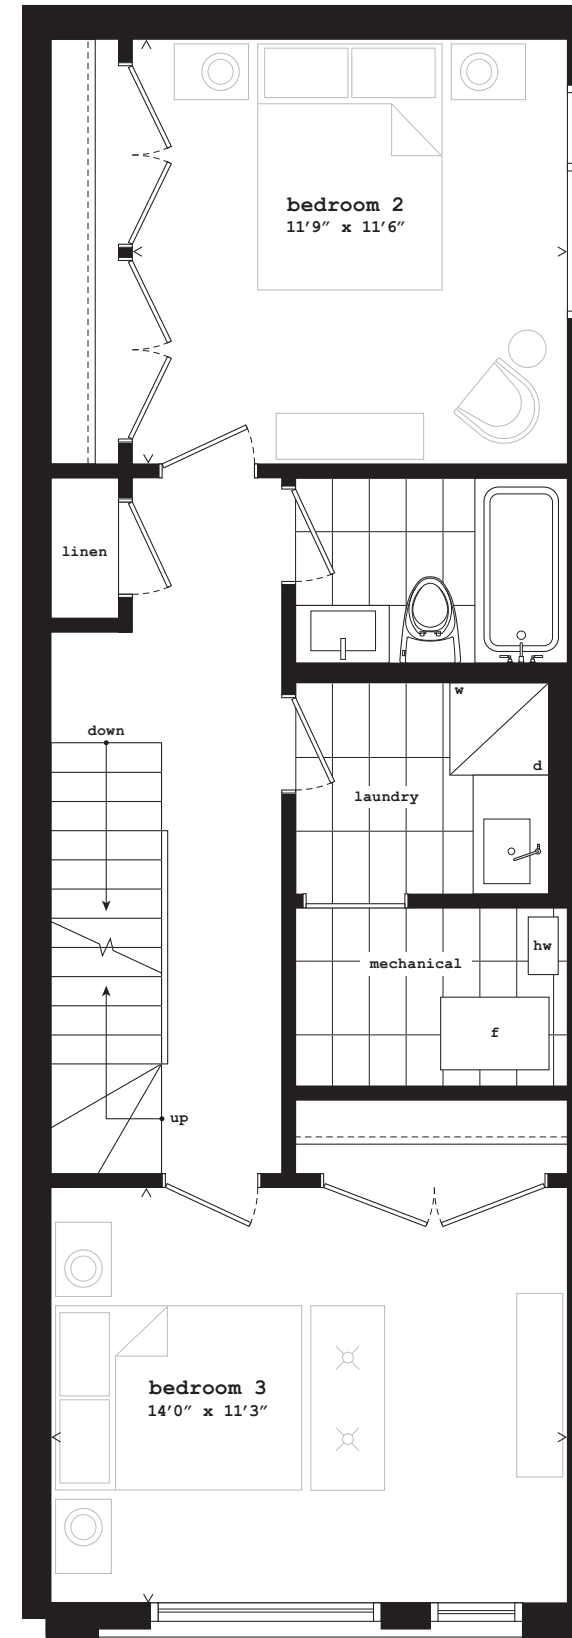

02
the baldwin

three bedroom plus den

1,985 sf

interior 1,763 sf

terrace 76 sf

roof terrace 146 sf

private garage

lower level

main level

second level

third level

all sizes and specifications are subject to change without notice. E.&O.E.