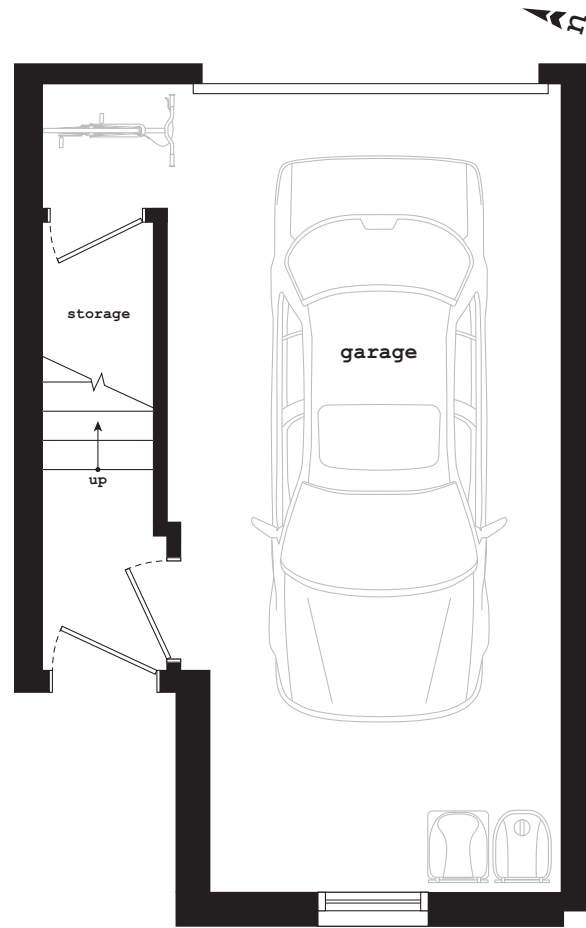

02
the baldwin

three bedroom plus den

1,985 sf

interior 1,763 sf

terrace 76 sf

roof terrace 146 sf

private garage

lower level

main level

second level

third level

all sizes and specifications are subject to change without notice. E.&O.E.