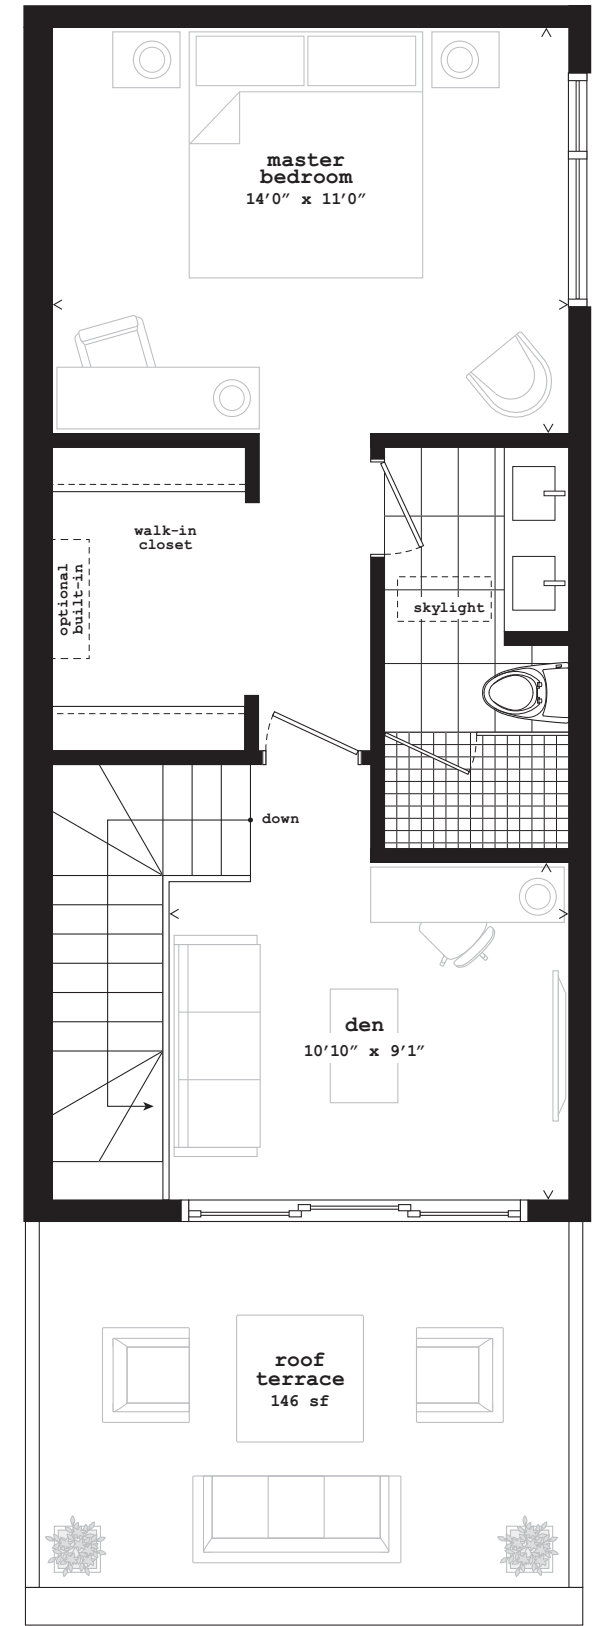

02
the baldwin

three bedroom plus den

1,985 sf

interior 1,763 sf

terrace 76 sf

roof terrace 146 sf

private garage

lower level

main level

second level

third level

all sizes and specifications are subject to change without notice. E.&O.E.