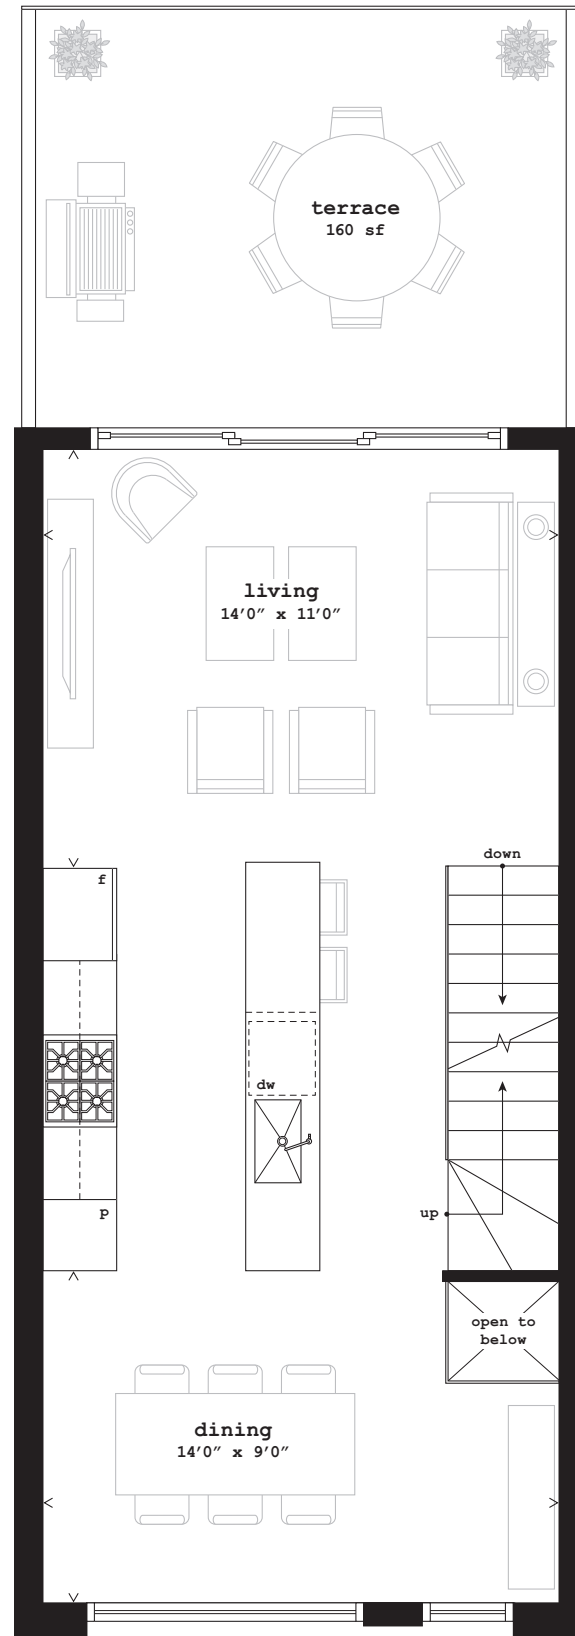

03/04/05/06

the yamaha

three bedroom

1,695 sf

interior 1,445 sf

terrace 160 sf

roof terrace 90 sf

private garage

lower level

main level

second level

third level

all sizes and specifications are subject to change without notice. E.&O.E.