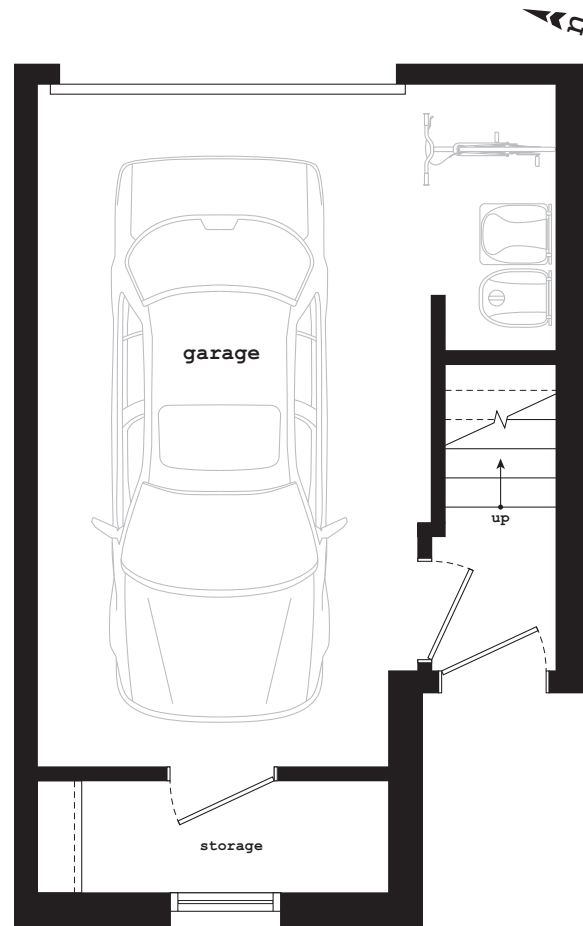

03/04/05/06

the yamaha

three bedroom

1,695 sf

interior 1,445 sf

terrace 160 sf

roof terrace 90 sf

private garage

lower level

main level

second level

third level

all sizes and specifications are subject to change without notice. E.&O.E.