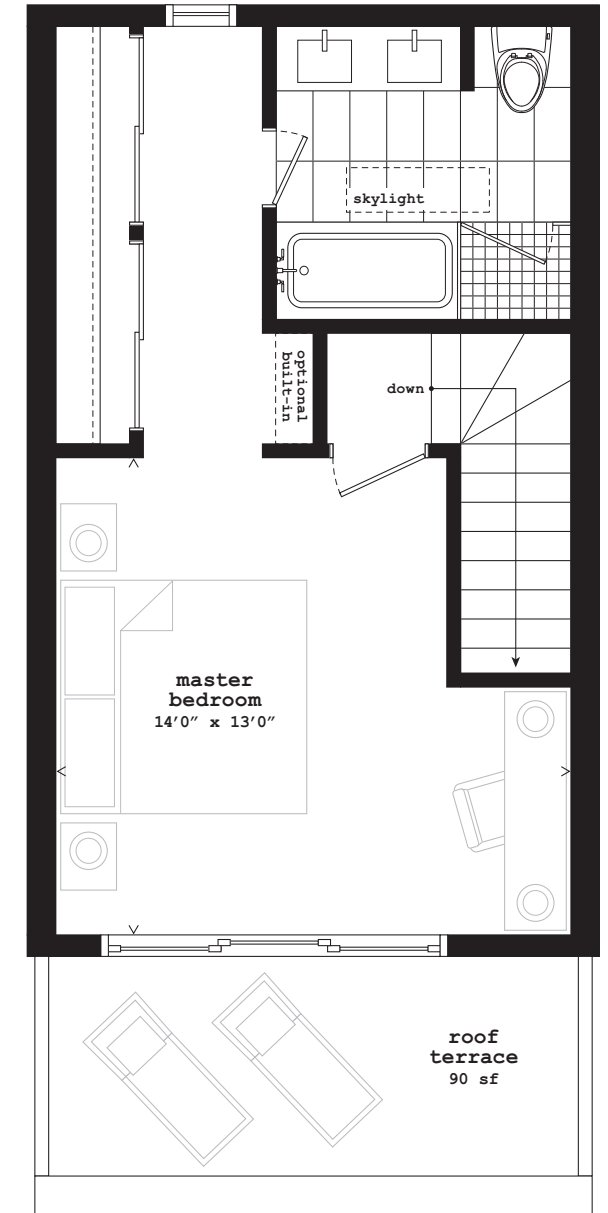

03/04/05/06

the yamaha

three bedroom

1,695 sf

interior 1,445 sf

terrace 160 sf

roof terrace 90 sf

private garage

lower level

main level

second level

third level

all sizes and specifications are subject to change without notice. E.&O.E.