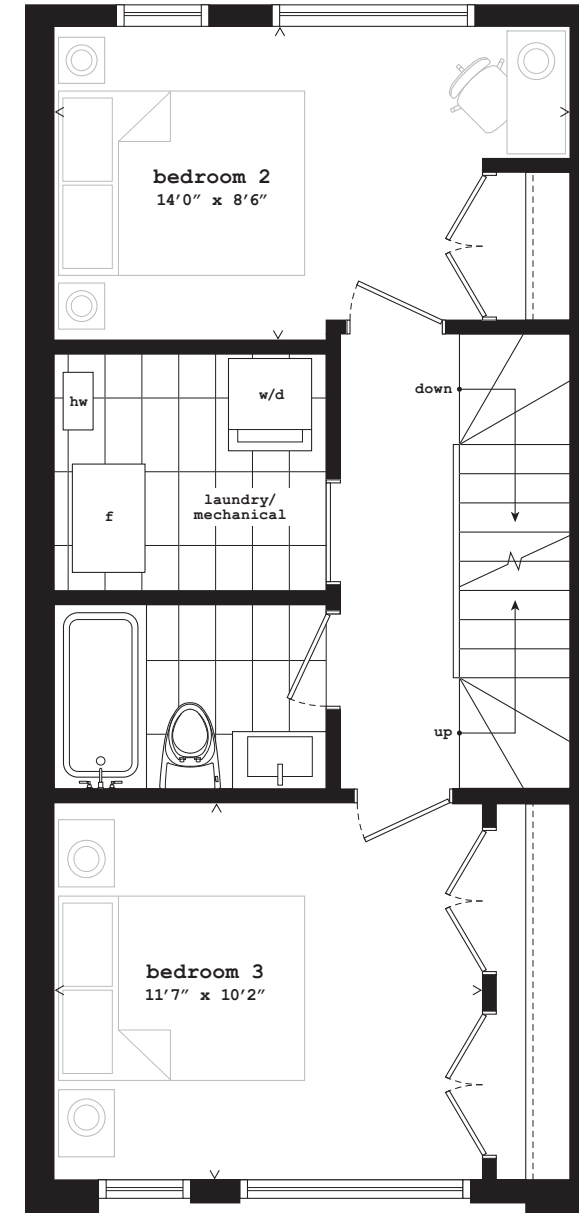

03/04/05/06

the yamaha

three bedroom

1,695 sf

interior 1,445 sf

terrace 160 sf

roof terrace 90 sf

private garage

lower level

main level

second level

third level

all sizes and specifications are subject to change without notice. E.&O.E.