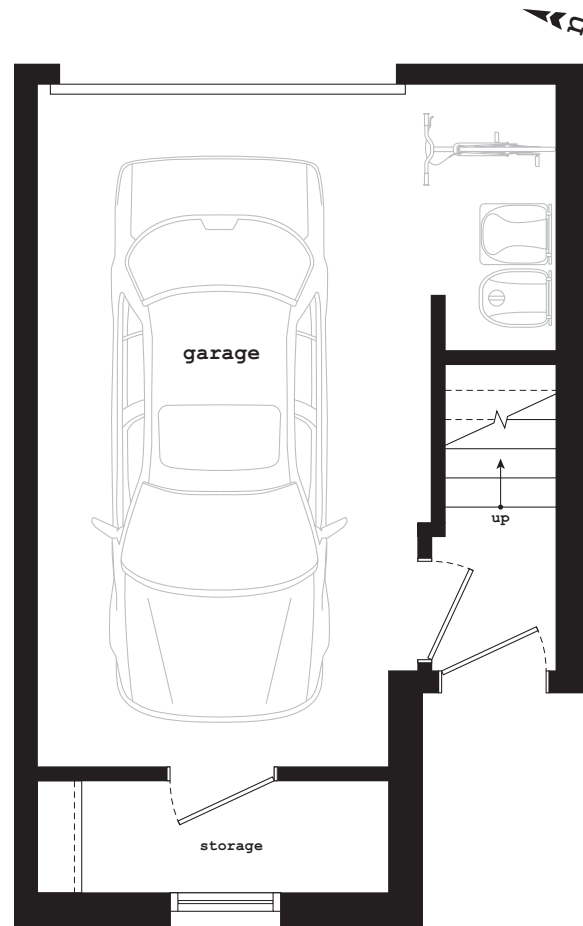

# the yamaha

three bedroom

**1,695 sf**

interior 1,445 sf

terrace 160 sf

roof terrace 90 sf

private garage

lower level

main level

second level

third level

all sizes and specifications are subject to change without notice. E.&O.E.