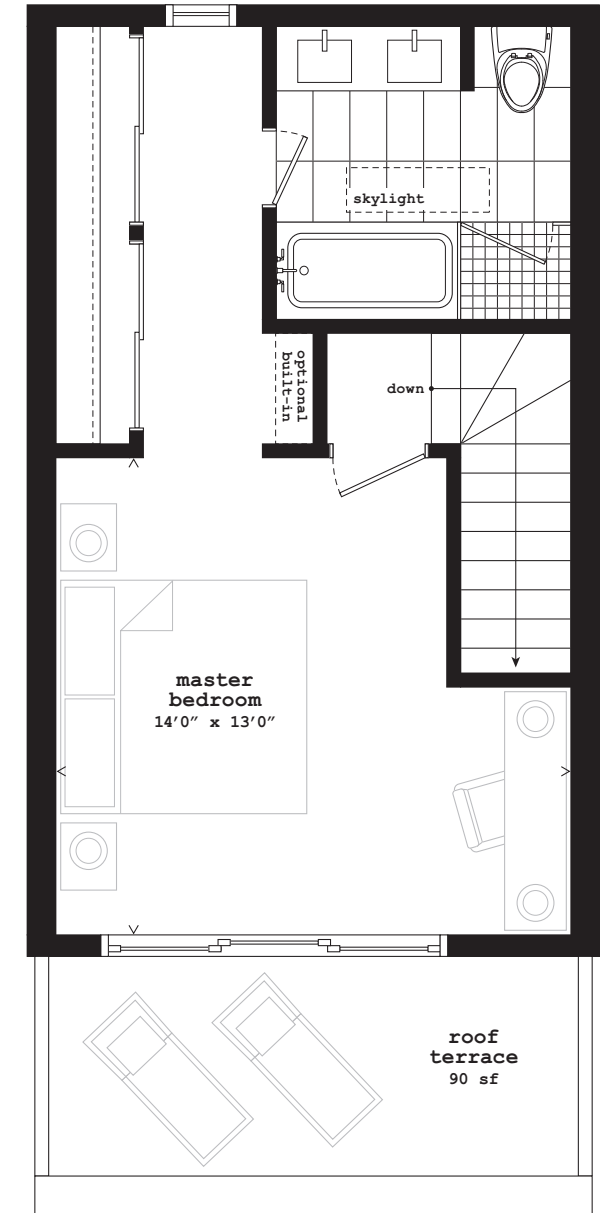

# the yamaha

three bedroom

**1,695 sf**

interior 1,445 sf

terrace 160 sf

roof terrace 90 sf

private garage

lower level

main level

second level

third level

all sizes and specifications are subject to change without notice. E.&O.E.