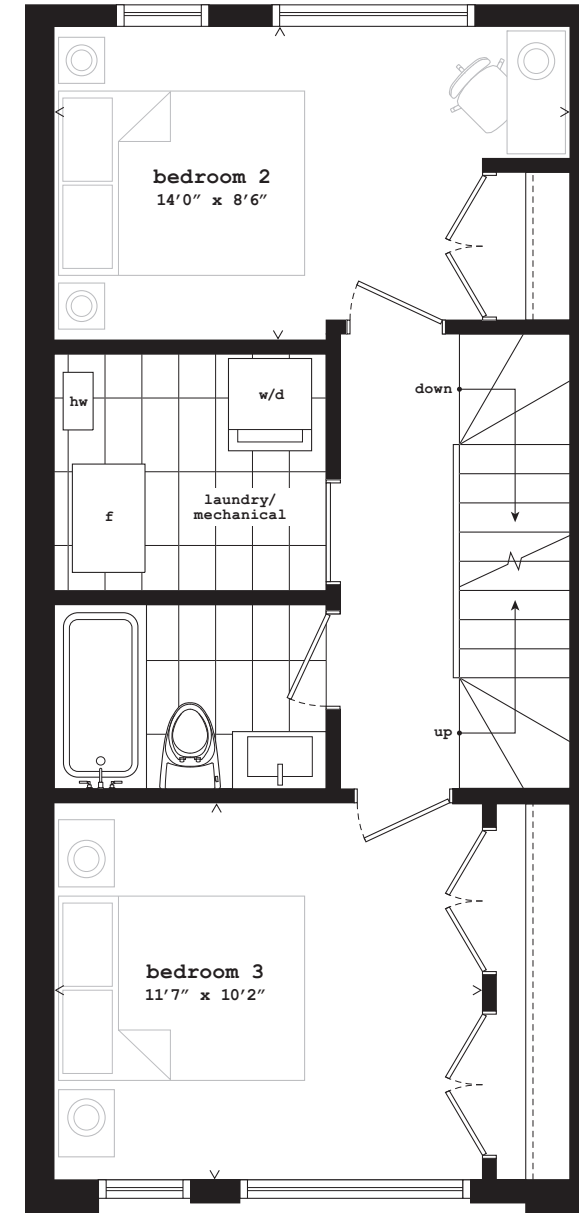

# the yamaha

three bedroom

**1,695 sf**

interior 1,445 sf

terrace 160 sf

roof terrace 90 sf

private garage

lower level

main level

second level

third level

all sizes and specifications are subject to change without notice. E.&O.E.