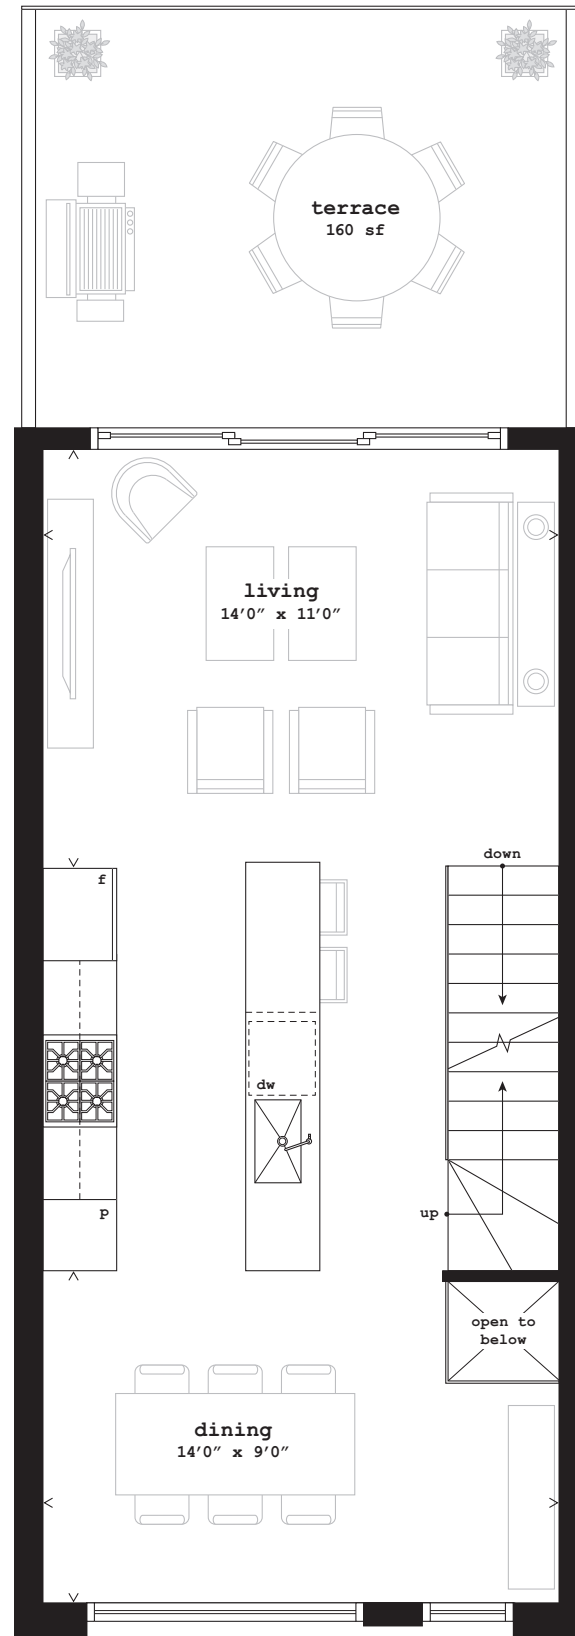

# the yamaha

three bedroom

**1,695 sf**

interior 1,445 sf

terrace 160 sf

roof terrace 90 sf

private garage

lower level

main level

second level

third level

all sizes and specifications are subject to change without notice. E.&O.E.