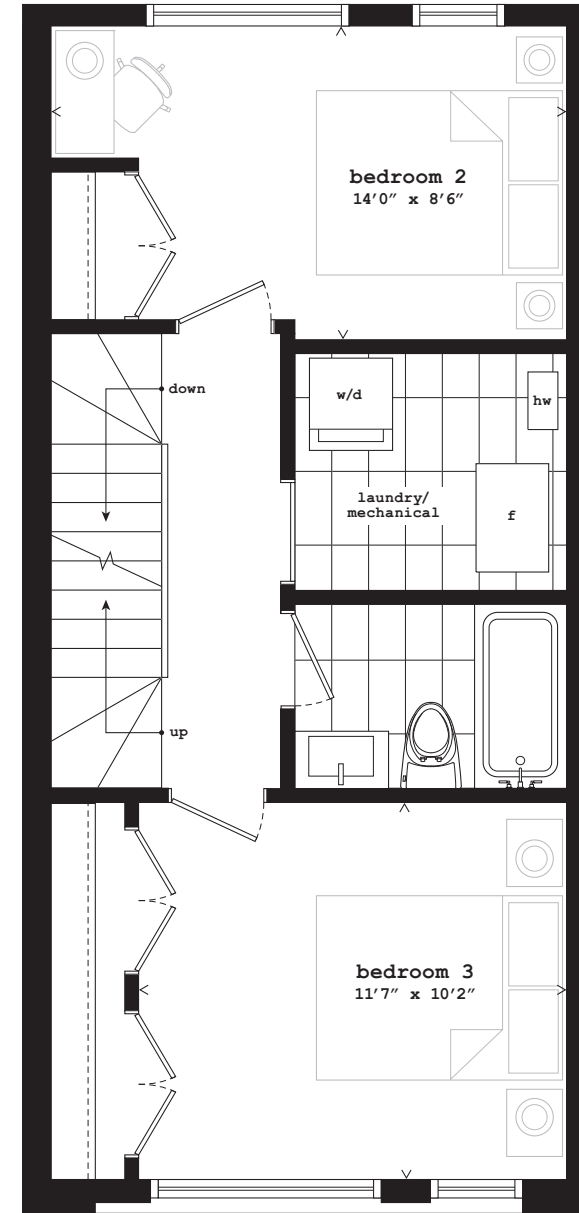

07
the bechstein

three bedroom
1,742 sf
 interior 1,492 sf
 terrace 160 sf
 roof terrace 90 sf
 private garage

lower level

main level

second level

third level

all sizes and specifications are subject to change without notice. E.&O.E.