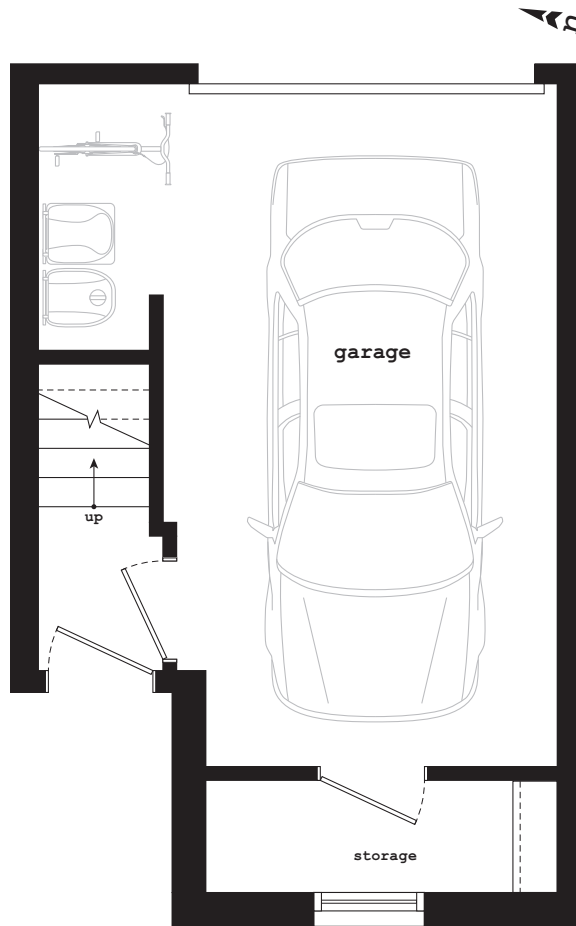

07
the bechstein

three bedroom
1,742 sf
 interior 1,492 sf
 terrace 160 sf
 roof terrace 90 sf
 private garage

lower level

main level

second level

third level

all sizes and specifications are subject to change without notice. E.&O.E.