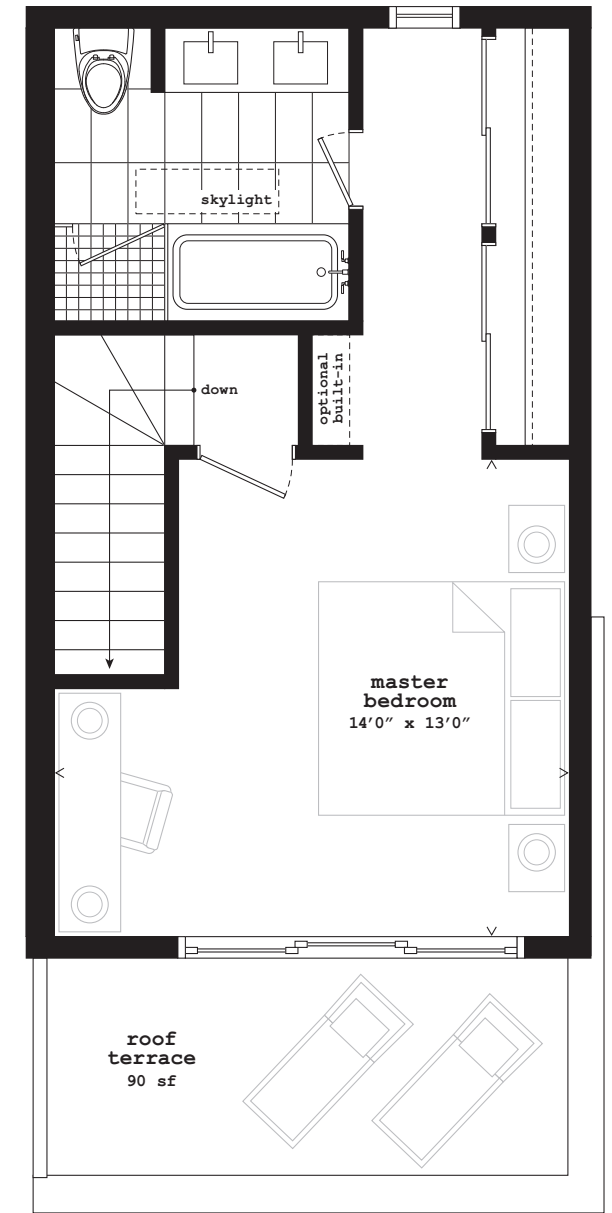

07
the bechstein

three bedroom
1,742 sf
 interior 1,492 sf
 terrace 160 sf
 roof terrace 90 sf
 private garage

lower level

main level

second level

third level

all sizes and specifications are subject to change without notice. E.&O.E.