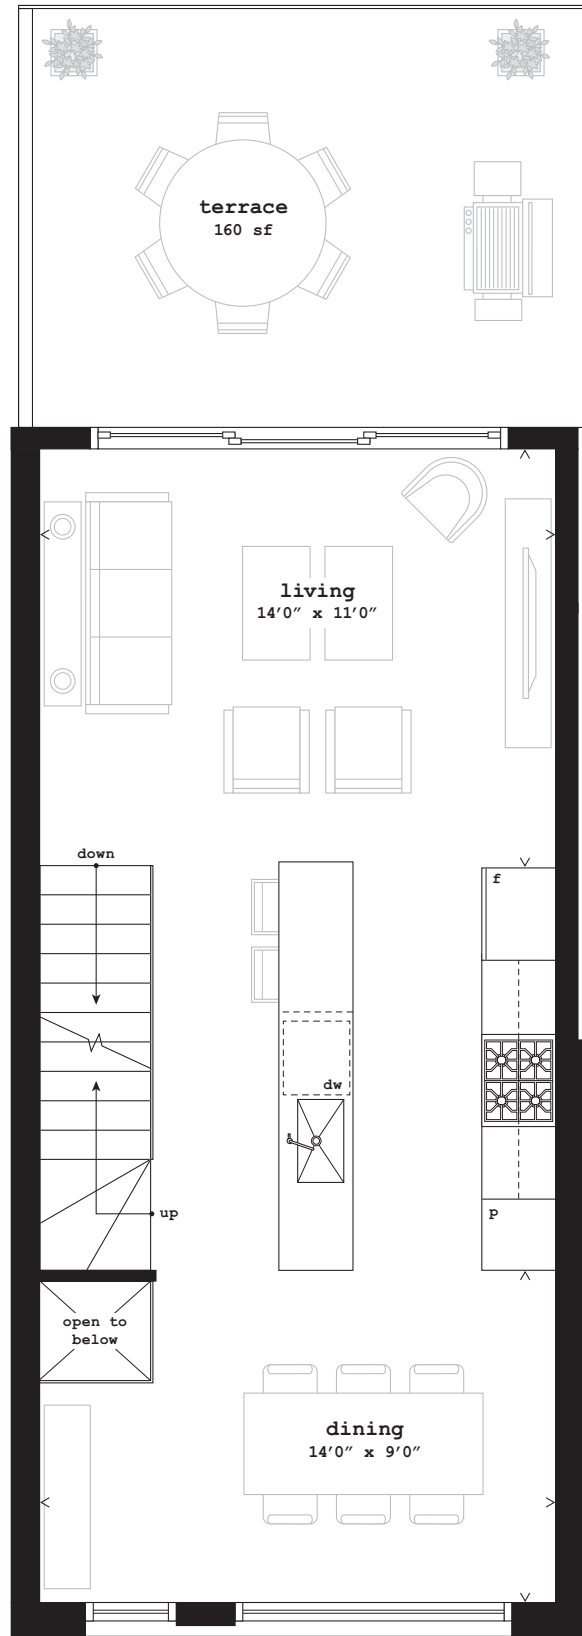

07
the bechstein

three bedroom
1,742 sf
 interior 1,492 sf
 terrace 160 sf
 roof terrace 90 sf
 private garage

lower level

main level

second level

third level

all sizes and specifications are subject to change without notice. E.&O.E.