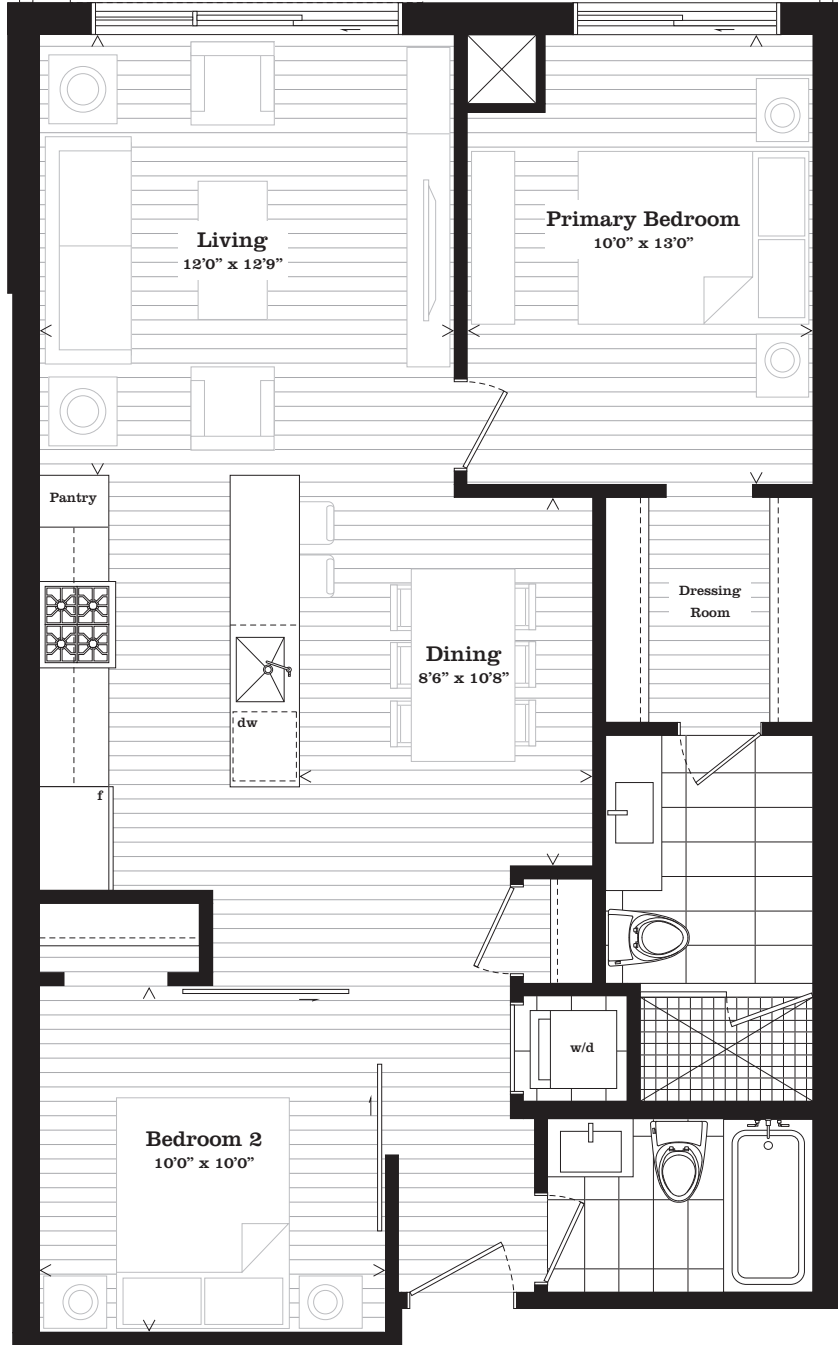

/103

Two Bedroom plus Patio

902 SF

PLUS / 182 SF PATIO

All sizes and specifications are subject to change without notice. E.&O.E.