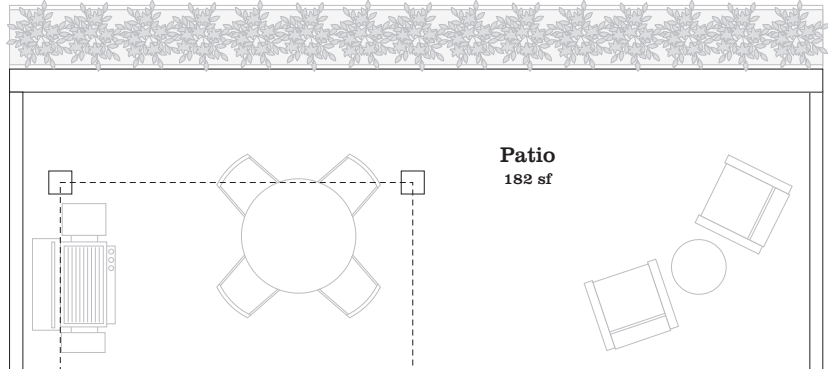

/103

Two Bedroom plus Patio

902 SF

PLUS / 182 SF PATIO

All sizes and specifications are subject to change without notice. E.&O.E.