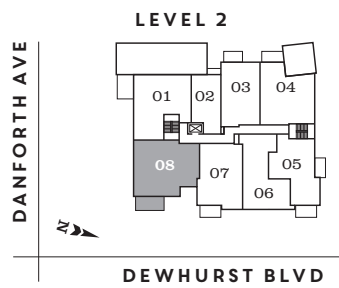

# Three Bedroom plus Balcony

**1,238 SF**

PLUS / 106 SF BALCONY

5' High frosted glass and decorative window

All sizes and specifications are subject to change without notice. E.&O.E.