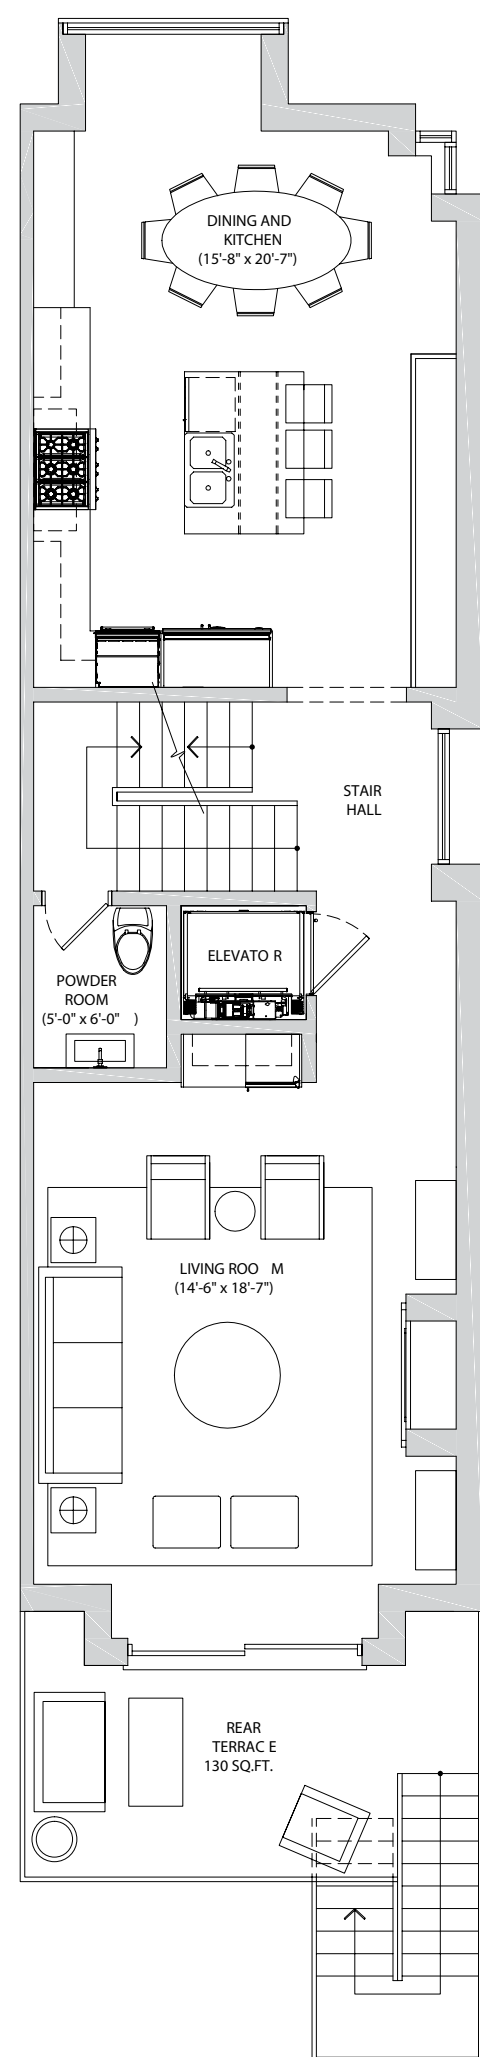

TC-01

3,553 SQ.FT.

4 Bedrooms 5 Full Bathrooms 1 Powder Room Laundry Rooms

LOWER LEVEL. 746 SQ.FT.

GROUND FLOOR. 1,006 SQ.FT.

SECOND FLOOR. 982 SQ.FT.

THIRD FLOOR. 819 SQ.FT.

All figures, sizes, specifications and information are subject to change without notice. E.&O.E. All areas and stated dimensions are approximate. Actual usable floor space, living area, balcony/terrace area and square footage may vary from stated floor area.