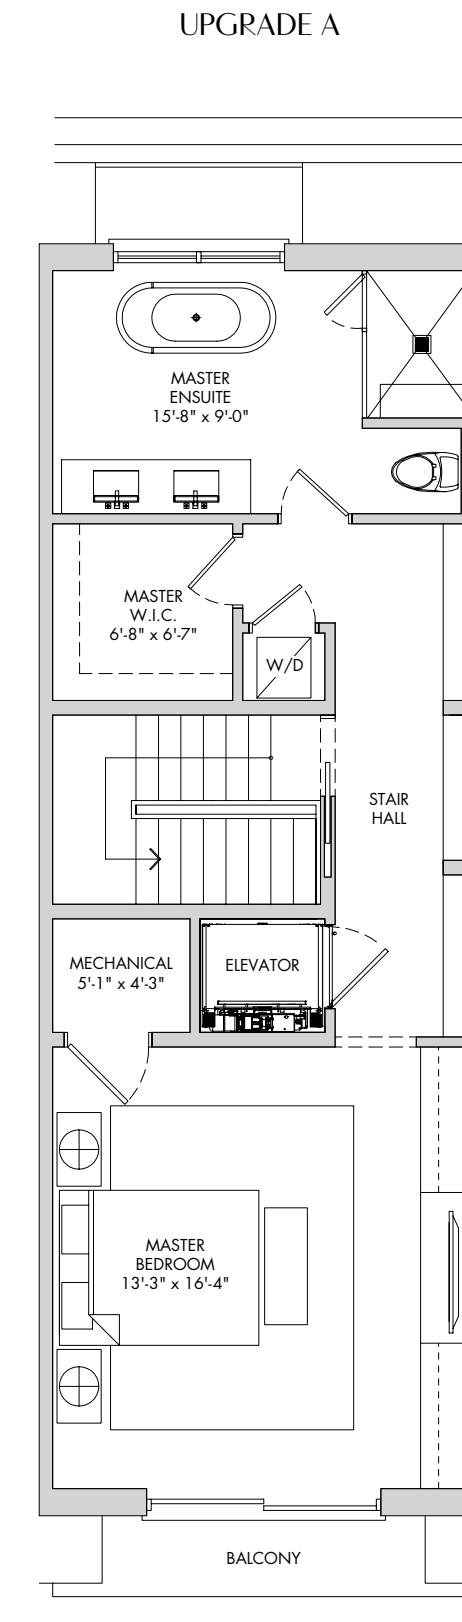

TC-04

3,439 SQ.FT.

4 Bedrooms 4 Full Bathrooms 1 Powder Room 2 Laundry Rooms (Optional)

LOWER LEVEL. 720 SQ.FT.

GROUND FLOOR. 973 SQ.FT.

SECOND FLOOR. 949 SQ.FT.

THIRD FLOOR. 797 SQ.FT.

THIRD FLOOR. 797 SQ.FT.

THIRD FLOOR. 797 SQ.FT.