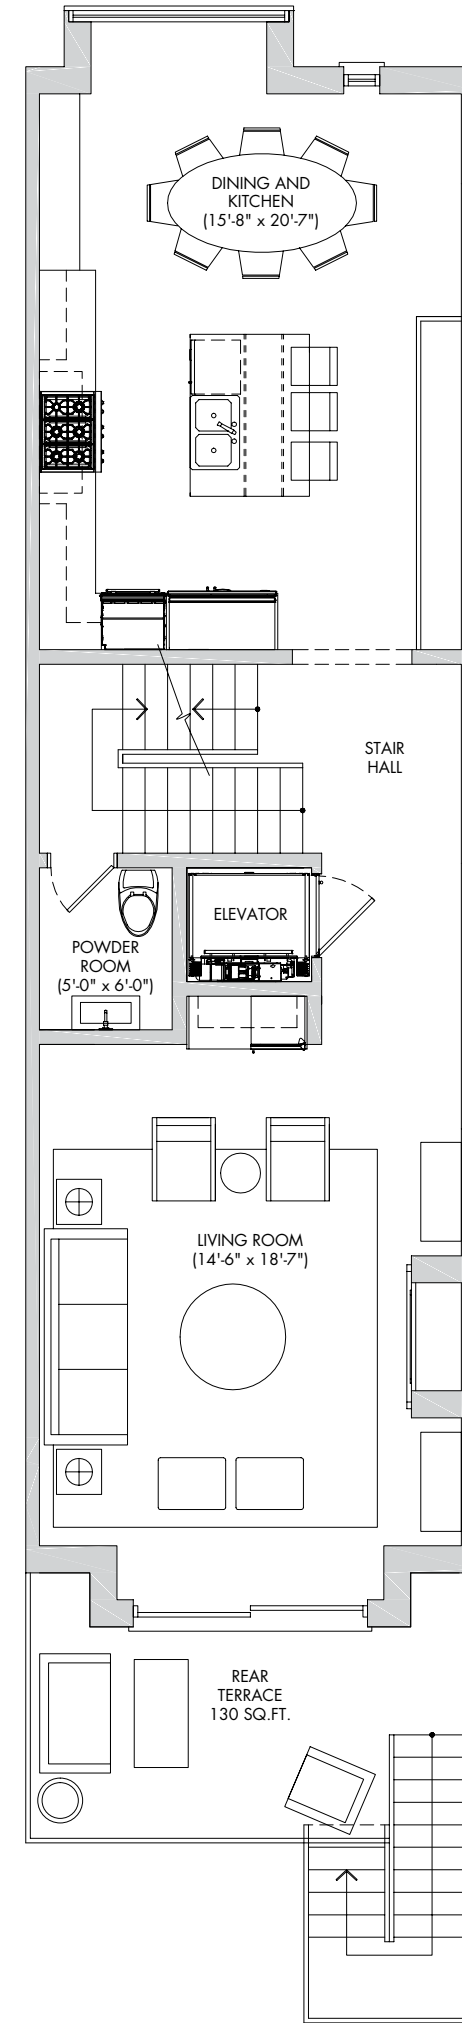

TC-04

3,439 SQ.FT.

4 Bedrooms 4 Full Bathrooms 1 Powder Room 2 Laundry Rooms (Optional)

LOWER LEVEL. 720 SQ.FT.

GROUND FLOOR. 973 SQ.FT.

SECOND FLOOR. 949 SQ.FT.

THIRD FLOOR. 797 SQ.FT.

THIRD FLOOR. 797 SQ.FT.

THIRD FLOOR. 797 SQ.FT.