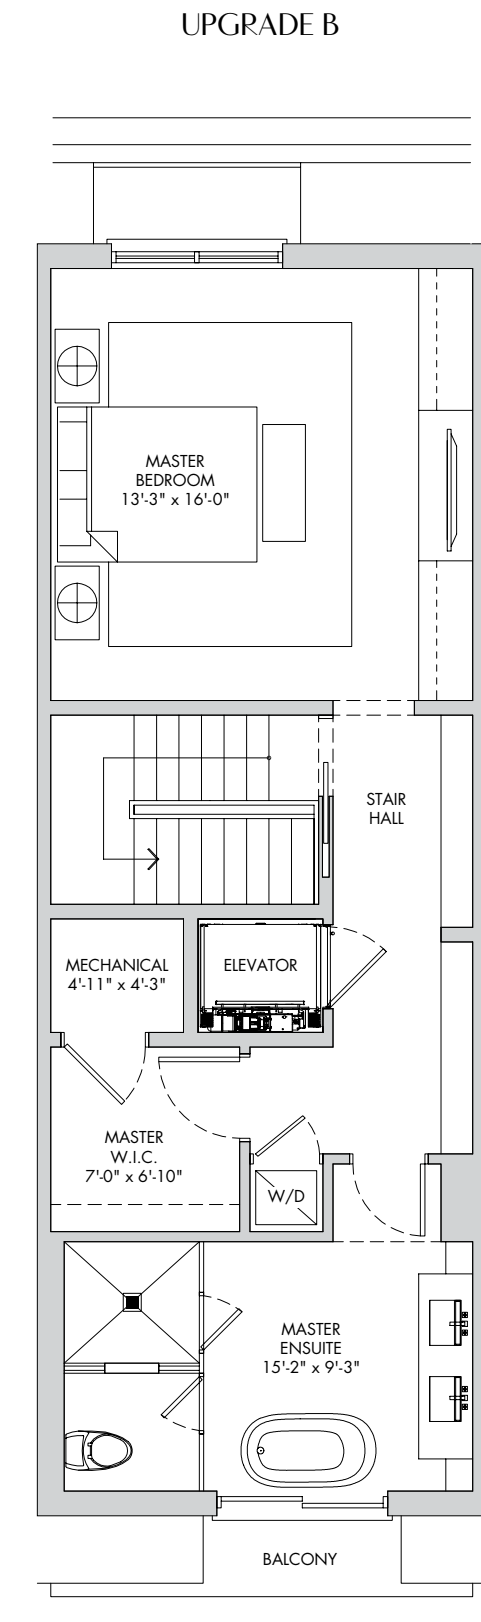

TC-04

3,439 SQ.FT.

4 Bedrooms 4 Full Bathrooms 1 Powder Room 2 Laundry Rooms (Optional)

LOWER LEVEL. 720 SQ.FT.

GROUND FLOOR. 973 SQ.FT.

SECOND FLOOR. 949 SQ.FT.

THIRD FLOOR. 797 SQ.FT.

THIRD FLOOR. 797 SQ.FT.

THIRD FLOOR. 797 SQ.FT.