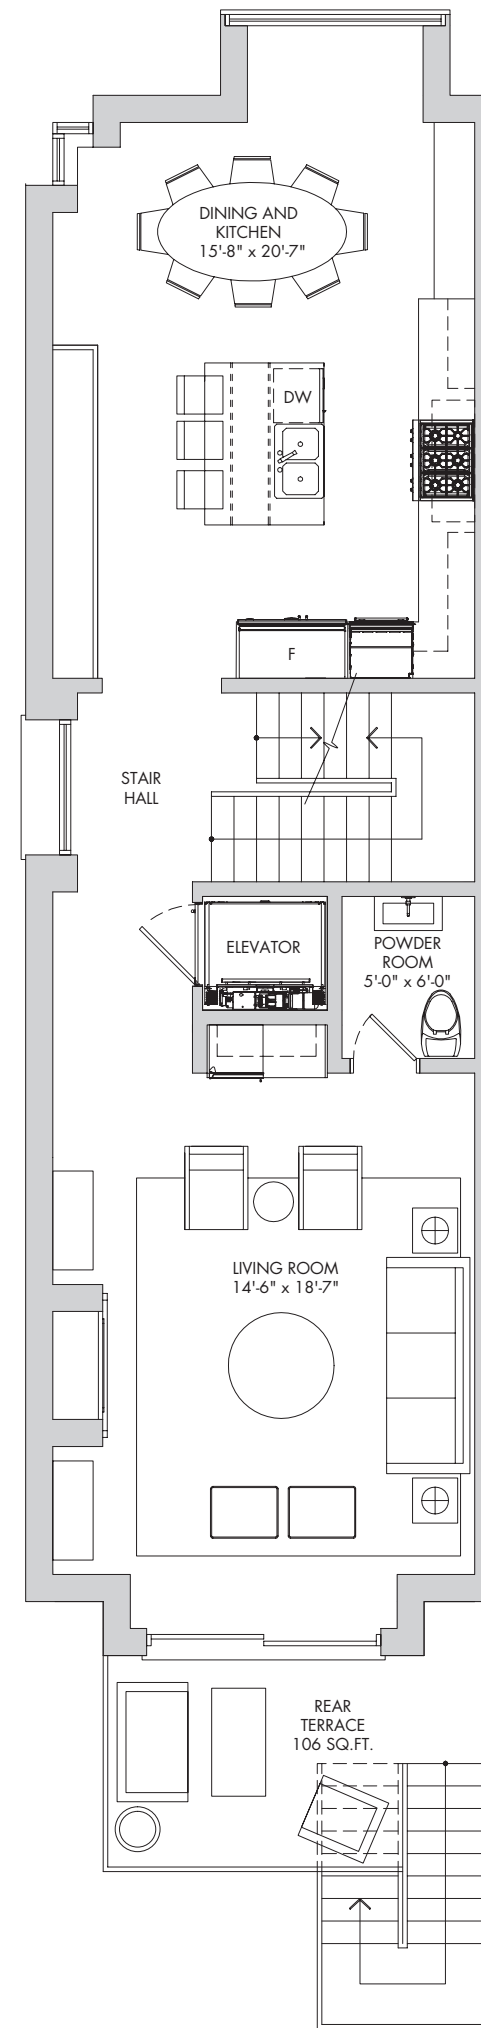

TC-05

3,553 SQ.FT.

4 Bedrooms 4 Full Bathrooms 1 Powder Room 2 Laundry Rooms (Optional)

LOWER LEVEL. 746 SQ.FT.

GROUND FLOOR. 1,006 SQ.FT.

SECOND FLOOR. 982 SQ.FT.

THIRD FLOOR. 819 SQ.FT.

THIRD FLOOR. 819 SQ.FT.

THIRD FLOOR. 819 SQ.FT.