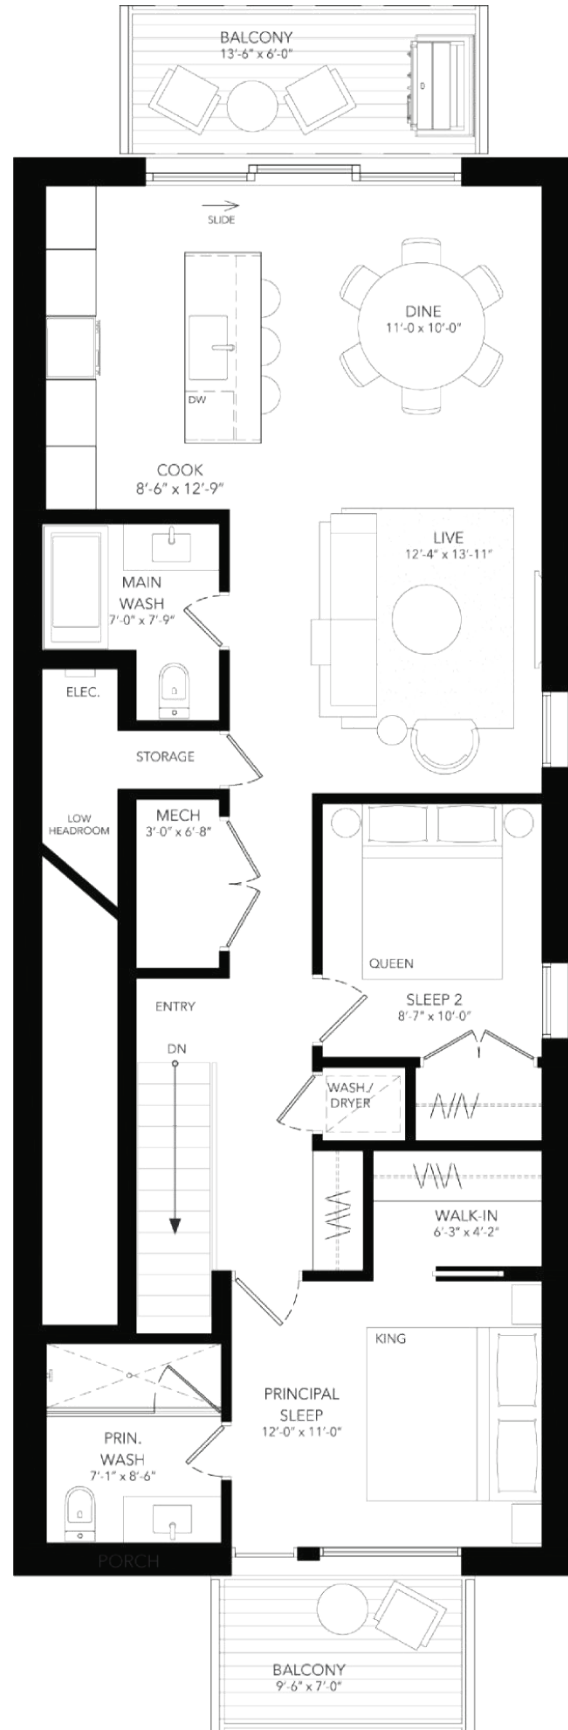

Centre

Family-oriented unit with two above average sized balconies.

INTERIOR: 1,108 SQUARE FEET.
 EXTERIOR: 145 SQUARE FEET.
 TOTAL: 1,253 SQUARE FEET.