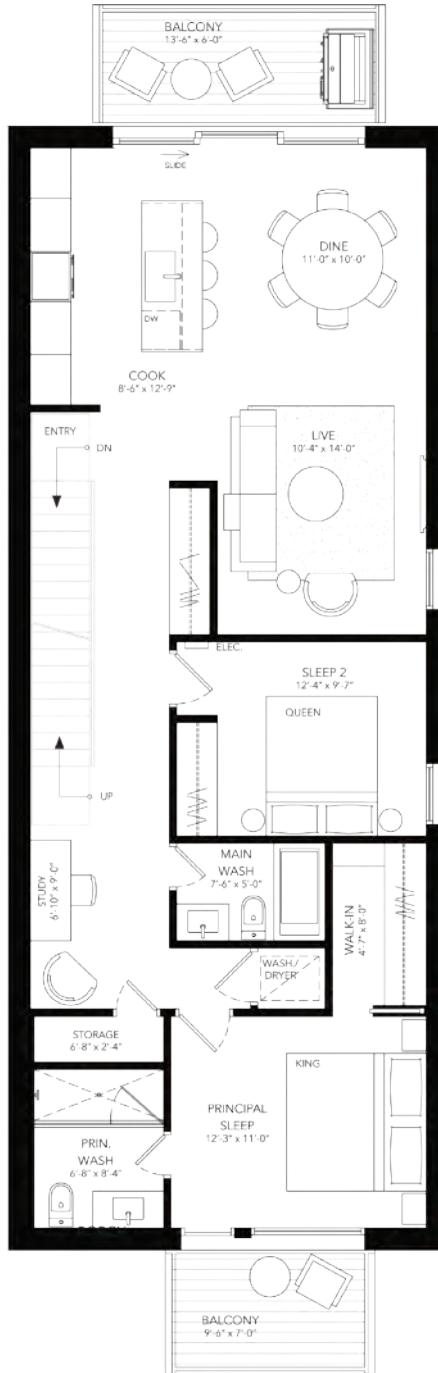

# Sky

Private, exclusive access to terrace and two above average sized balconies.

An exclusive outdoor amenity space that acts as an extension of Cultura IV.

# Terrace

INTERIOR: 1,446 SQUARE FEET.  
EXTERIOR: 794 SQUARE FEET.  
TOTAL: 2,240 SQUARE FEET.