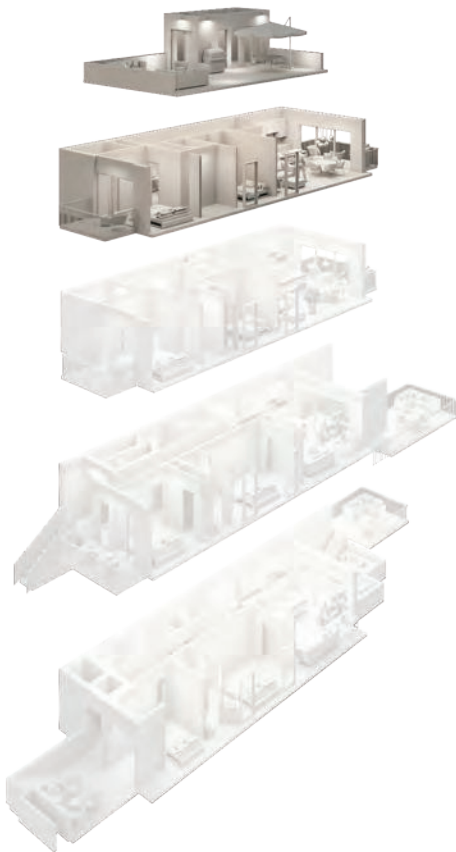

# Sky

Private, exclusive access to terrace and two above average sized balconies.

An exclusive outdoor amenity space that acts as an extension of Cultura IV.

# Terrace

INTERIOR: 1,446 SQUARE FEET.  
EXTERIOR: 794 SQUARE FEET.  
TOTAL: 2,240 SQUARE FEET.