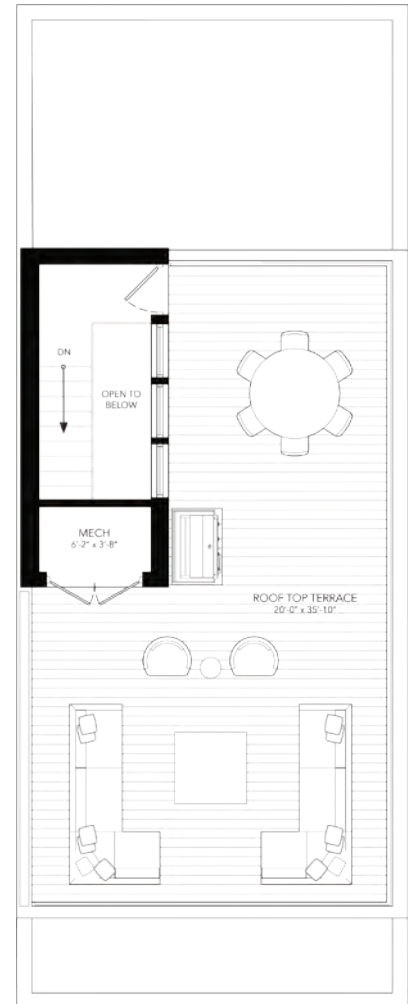

# Sky

Private, exclusive access to terrace and two above average sized balconies.

An exclusive outdoor amenity space that acts as an extension of Cultura IV.

# Terrace

INTERIOR: 1,446 SQUARE FEET.  
EXTERIOR: 794 SQUARE FEET.  
TOTAL: 2,240 SQUARE FEET.